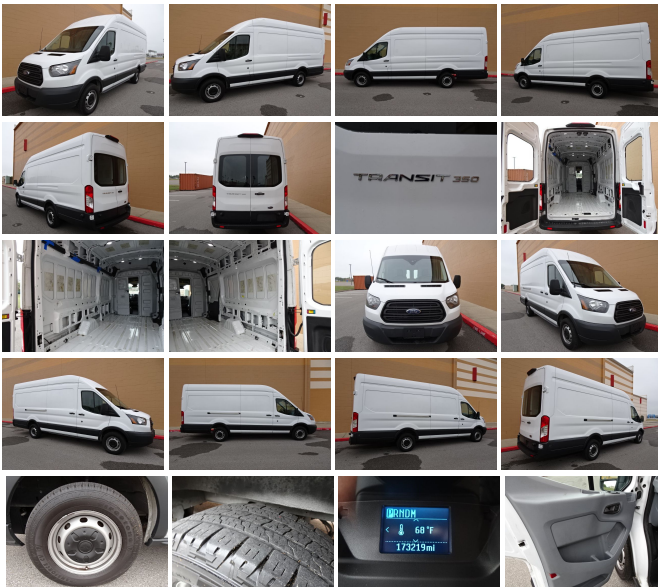

# 2018 Ford Transit Van Cargo High Roof

**GABRIEL QUINTANILLA 3612320200**

View this car on our website at [discountmotorcompany.com/7145974/ebrochure](http://discountmotorcompany.com/7145974/ebrochure)

## Specifications:

<b>Year:</b>	2018
<b>VIN:</b>	1FTBW3XM0JKB25734
<b>Make:</b>	Ford
<b>Stock:</b>	B25734FA
<b>Model/Trim:</b>	Transit Van Cargo High Roof
<b>Condition:</b>	Pre-Owned
<b>Body:</b>	Minivan/Van
<b>Exterior:</b>	Oxford White
<b>Engine:</b>	ENGINE: 3.7L TI-VCT V6 W/98F
<b>Interior:</b>	Charcoal Vinyl
<b>Transmission:</b>	TRANSMISSION: 6-SPEED AUTOMATIC W/OD & SELECTSHIFT
<b>Mileage:</b>	173,219
<b>Drivetrain:</b>	Rear Wheel Drive

2018 Ford Transit Connect Van High Roof - 3.7L V6 Engine - Automatic Transmission with Shiftronic - Non-Smoker - 173,219 Miles.

2018 Ford Transit Connect Van High Roof (3.7L 6cyl) with Oxford White Exterior with Pewter Vinyl Interior. Loaded with 3.7L TI-VCT V6 Engine, Automatic Transmission with Shiftronic, Power Windows, Power Door Locks, Power Mirrors, Tilt, Cruise Control, Four Row Seat, AM/FM/CD Audio System, Audio input Jack, Single-CD with Backup Camera,