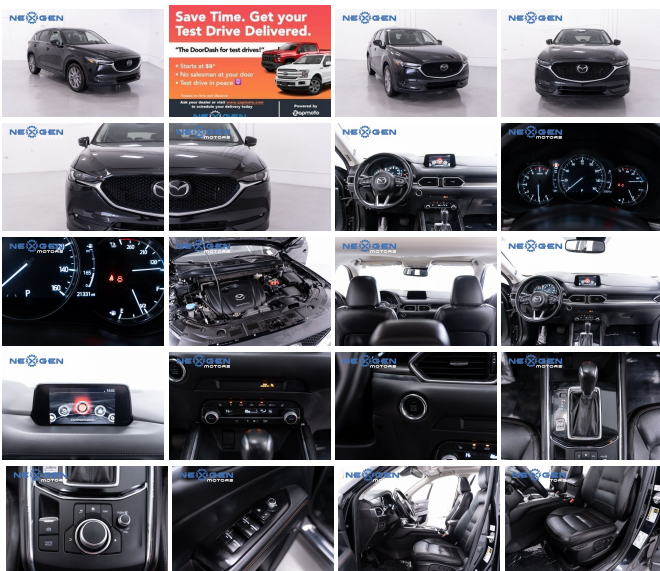

Specifications:

Year:	2020
VIN:	JM3KFBDM4L0731168
Make:	Mazda
Stock:	731168
Model/Trim:	CX-5 Grand Touring
Condition:	Pre-Owned
Body:	SUV
Exterior:	Jet Black Mica
Engine:	Engine: 2.5L SKYACTIV-G DOHC 16-Valve 4-Cylinder -inc: cylinder deactivation
Interior:	Black Leather
Mileage:	21,065
Drivetrain:	All Wheel Drive
Economy:	City 24 / Highway 30