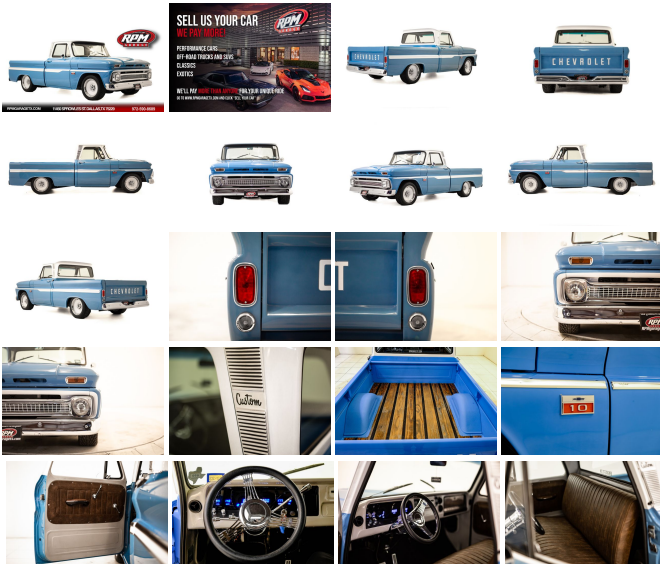

# 1966 Chevrolet C-10 Restomod LS Swapped Show Truck

View this car on our website at [rpmgaragetx.com/7145341/ebrochure](http://rpmgaragetx.com/7145341/ebrochure)

Our Price **\$49,991**

## Specifications:

<b>Year:</b>	1966
<b>VIN:</b>	C1546S167050
<b>Make:</b>	Chevrolet
<b>Model/Trim:</b>	C-10 Restomod LS Swapped Show Truck
<b>Condition:</b>	Pre-Owned
<b>Body:</b>	Pickup Truck
<b>Exterior:</b>	Blue
<b>Interior:</b>	Brown
<b>Mileage:</b>	460
<b>Drivetrain:</b>	Rear Wheel Drive

RPMGARAGETX.COM 11450 SPROWLES ST. DALLAS, TX 75229 972-590-8689

RPM Garage is a specialty car dealership conveniently located off I-35E in Dallas, Texas. With over 100 cars in stock, and new inventory arriving every day, we offer a wide variety of quality vehicles to make your dreams come true. Make sure to stop by and check out our BRAND NEW 40,000 sq/ft warehouse and take your dream car home TODAY!

**LET US FINANCE**  
**YOUR DREAMS!**  
**CLICK HERE TO**  
**BEGIN!**

We are proud to offer you this 1966 Chevrolet C-10 Restomod LS Swapped Show Truck for sale!

**[LIST OF FEATURES & UPGRADES:](#)**

**FULL DESCRIPTION AND DETAILS  
COMING SOON!!!**