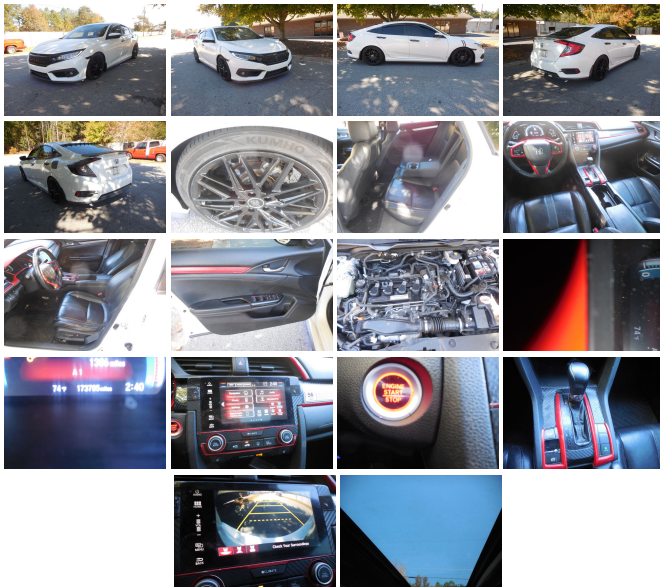

2016 Honda Civic Touring

View this car on our website at zamsusedcars.net/7145229/ebrochure

Our Price **\$14,999**

Specifications:

Year:	2016
VIN:	19XFC1F92GE002198
Make:	Honda
Stock:	002198
Model/Trim:	Civic Touring
Condition:	Pre-Owned
Body:	Sedan
Exterior:	White
Engine:	Engine: 1.5T I-4 DOHC 16-Valve
Interior:	Black Leather
Mileage:	173,000
Drivetrain:	Front Wheel Drive
Economy:	City 31 / Highway 42

Exterior

- Auto On/Off Aero-Composite Led Low/High Beam Daytime Running Headlamps w/Delay-Off
- Body-Colored Front Bumper
- Body-Colored Power Heated Side Mirrors w/Convex Spotter, Manual Folding and Turn Signal Indicator
- Body-Colored Rear Bumper Chrome Door Handles- Chrome Side Windows Trim
- Clearcoat Paint- Compact Spare Tire Mounted Inside Under Cargo
- Express Open/Close Sliding And Tilting Glass 1st Row Sunroof w/Sunshade
- Fixed Rear Window w/Defroster- Front Fog Lamps- Fully Galvanized Steel Panels
- Grille w/Chrome Bar- Light Tinted Glass- Lip Spoiler
- Speed Sensitive Rain Detecting Variable Intermittent Wipers- Steel Spare Wheel
- Tires: P215/50R17 91H AS- Trunk Rear Cargo Access
- Wheels w/Machined w/Painted Accents Accents- Wheels: 17" Alloy