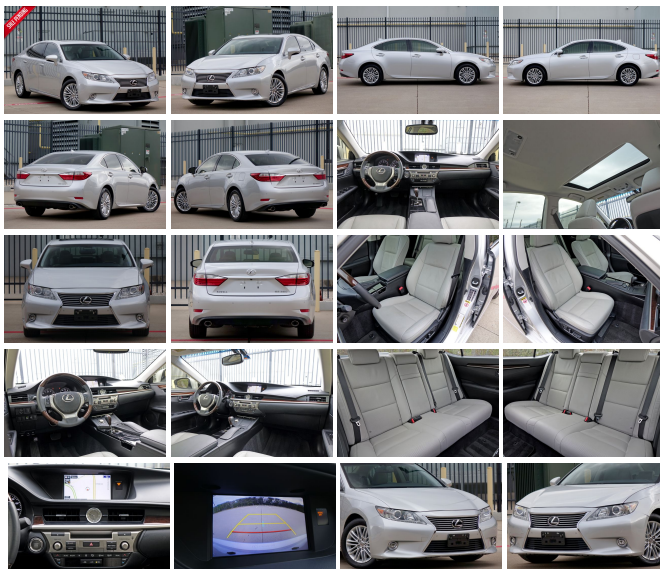

2015 Lexus ES 350 1-Owner * Luxury Pkg * PWR SHADE * AC Seats * NAVI

View this car on our website at texasautowholesale.net/7145093/ebrochure

Our Price **\$23,130**

Specifications:

Year: 2015
VIN: JTHBK1GG3F2154726
Make: Lexus
Model/Trim: ES 350 1-Owner * Luxury Pkg * PWR SHADE * AC Seats * NAVI
Condition: Pre-Owned
Body: Sedan
Exterior: Silver Lining Metallic
Engine: Engine: 3.5L V6 DOHC 24V Dual VVT-i
Interior: Light Gray Leather
Mileage: 51,257
Drivetrain: Front Wheel Drive
Economy: City 21 / Highway 31

**** ONE OWNER ** ONE OWNER ** ONE OWNER ****

2015
Lexus
ES350

Silver Lining Metallic
Light Grey Leather

51,000 Miles

LOCAL DALLAS CAR!

Luxury Package

Blind Spot Monitor

Sunroof