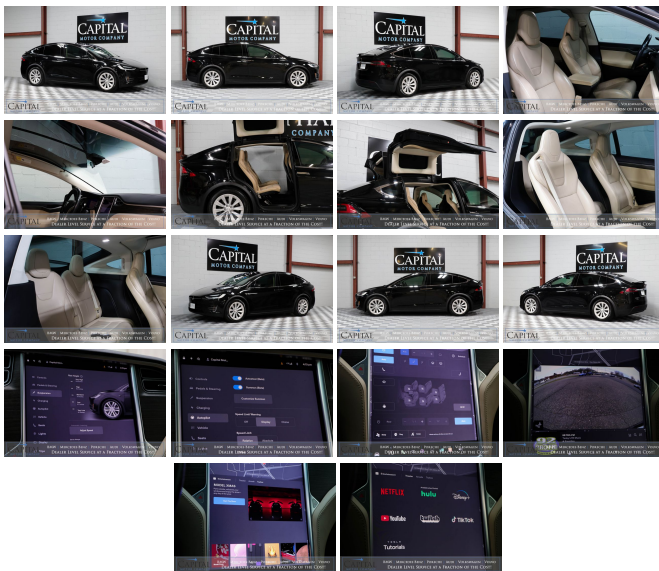

Specifications:

Year:	2016
VIN:	5YJXCBE22GF008835
Make:	Tesla
Stock:	5755
Model/Trim:	Model X 75D Dual-Motor All-Wheel Drive with Autopilot & Premium Upgrades Package
Condition:	Pre-Owned
Body:	SUV
Exterior:	Solid Black
Engine:	3-Phase/4-Pole Electric 75 kWh Performance Battery
Interior:	Tan Leather
Transmission:	1-Speed Direct Drive
Mileage:	83,459
Drivetrain:	All Wheel Drive
Economy:	City 91 / Highway 95