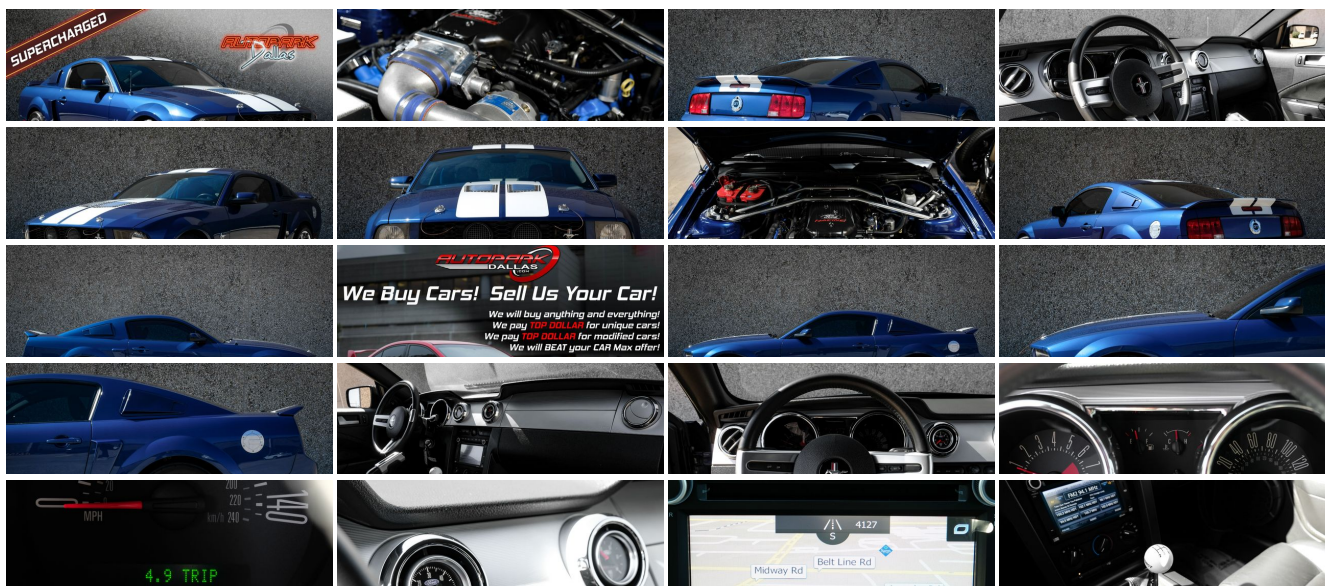

## Specifications:

<b>Year:</b>	2009
<b>VIN:</b>	1ZVHT82H895120878
<b>Make:</b>	Ford
<b>Stock:</b>	1116
<b>Model/Trim:</b>	Mustang GT Premium
<b>Condition:</b>	Pre-Owned
<b>Body:</b>	Coupe
<b>Exterior:</b>	Vista Blue Metallic
<b>Engine:</b>	4.6L SOHC 24-VALVE V8 ENGINE
<b>Interior:</b>	Black Leather
<b>Mileage:</b>	59,898
<b>Drivetrain:</b>	Rear Wheel Drive
<b>Economy:</b>	City 15 / Highway 22

### Exterior

- 17" premium painted cast aluminum wheels- Front fog lamps- Mini spare tire/wheel
- P235/55ZR17 performance all-season BSW tires- Rear spoiler
- Color-keyed rocker panel moldings- Complex reflector halogen headlamps
- Dual pwr exterior mirrors- Variable intermittent windshield wipers

### Mechanical

- 5-speed manual transmission- 4.6L SOHC 24-valve V8 engine - Pwr steering
- Pwr vented 4-wheel disc brakes- Rear wheel drive- Stainless steel dual exhaust system

### Factory Installed Packages

4.6L SOHC 24-VALVE V8 ENGINE

Auto Park Dallas

View this car on our website at [autoparkdallas.com/7144119](http://autoparkdallas.com/7144119)

Website: [autoparkdallas.com](http://autoparkdallas.com)