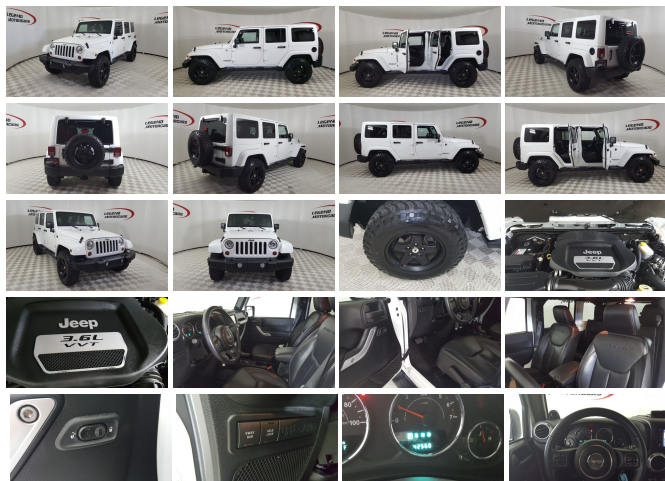

2013 Jeep Wrangler Unlimited Rubicon

Legend Motorcars of Carrollton - 972-885-3268 - View this car on our website at legendmotorcarscarrollton.com/7143922/ebrochure