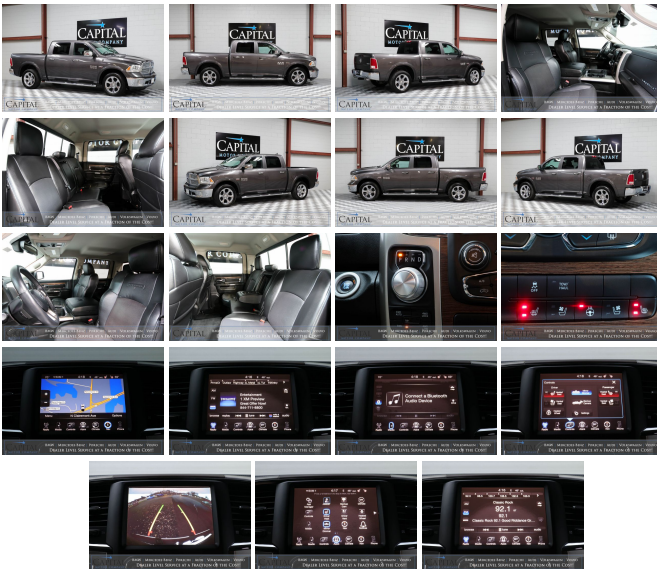

2016 Ram 1500 Laramie 4x4 Luxury Truck w/Ventilated Seats, Alpine Audio, Nav, Remote Start & 20" Chrome Rims

View this car on our website at capitalmotorcompany.com/7143593/ebrochure

Your Price **\$32,950**

Retail Value ~~\$33,546~~

Specifications:

Year:	2016
VIN:	1C6RR7NTXGS121178
Make:	Ram
Stock:	5751
Model/Trim:	1500 Laramie 4x4 Luxury Truck w/Ventilated Seats, Alpine Audio, Nav, Remote Start & 20" Chrome Rims
Condition:	Pre-Owned
Body:	Pickup Truck
Exterior:	Granite Crystal Metallic Clearcoat
Engine:	ENGINE: 5.7L V8 HEMI MDS VVT
Interior:	Black Leather
Transmission:	8-Speed Automatic Transmission
Mileage:	54,004
Drivetrain:	4 Wheel Drive
Economy:	City 15 / Highway 21

We have for sale an incredible 2016 Ram 1500 Laramie Crew Cab 4x4 Truck that looks, sounds and drives amazing! It has a gorgeous Granite Crystal Metallic paint and 20-Inch Chrome Wheels give this truck an incredible stance! We know that if you like the way this truck looks in photos, you will fall in love when you come drive it!

- 5.7L HEMI V8 Engine and 8-Speed Automatic Transmission with Tow/Haul Mode
- 4-Wheel Drive with 2WD, 4HI, 4LO and 4Auto
- 20-Inch Chrome Clad Wheels
- Laramie Package
 - 32 Gallon Fuel Tank
 - Comfort Access Keyless Entry & Push Button Start
 - Navigation System with Turn By Turn Directions
 - Factory Remote Start
- Heated & Cooled Front Seats
- Heated Rear Seats
- Heated Steering Wheel
- Alpine Premium Surround Sound Audio
 - Bluetooth Streaming Audio