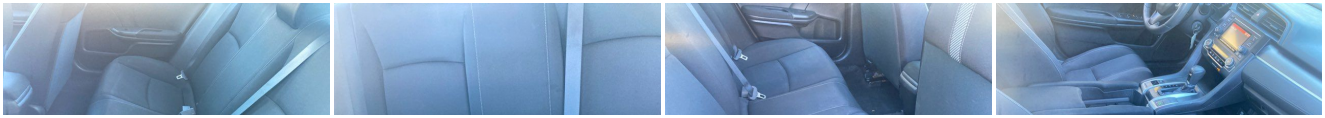

Specifications:

Year:	2017
VIN:	19XFC2F55HE046393
Make:	Honda
Stock:	10399
Model/Trim:	Civic LX
Condition:	Pre-Owned
Body:	Sedan
Exterior:	BLACK
Engine:	Engine: 2.0L I-4 DOHC 16-Valve i-VTEC
Interior:	Black Cloth
Mileage:	123,160
Drivetrain:	Front Wheel Drive
Economy:	City 31 / Highway 40

Vehicle Description

Priced To Sell!

All prices are cash advertised and includes our $395

Delivery & Handling Charge

**All vehicles come with Limited
1 month or 1000 miles powertrain
plus warranty**

CUDC. CUDL. USAA Certified Dealer

**We offer financing for all credit types and scores, specializing in 1st
time buyers and 2nd chance financing. All Credit OK. First time
buyers welcome**

Installed Options

Interior

- Cloth Seat Trim - Full Carpet Floor Covering -inc: Carpet Front And Rear Floor Mats
- Reclining Front Bucket Seats -inc: driver seat manual height adjustment and adjustable head restraints
- 6-Way Driver Seat -inc: Manual Fore/Aft Movement
- 4-Way Passenger Seat -inc: Manual Fore/Aft Movement
- Full Folding Bench Front Facing Fold Forward Seatback Rear Seat