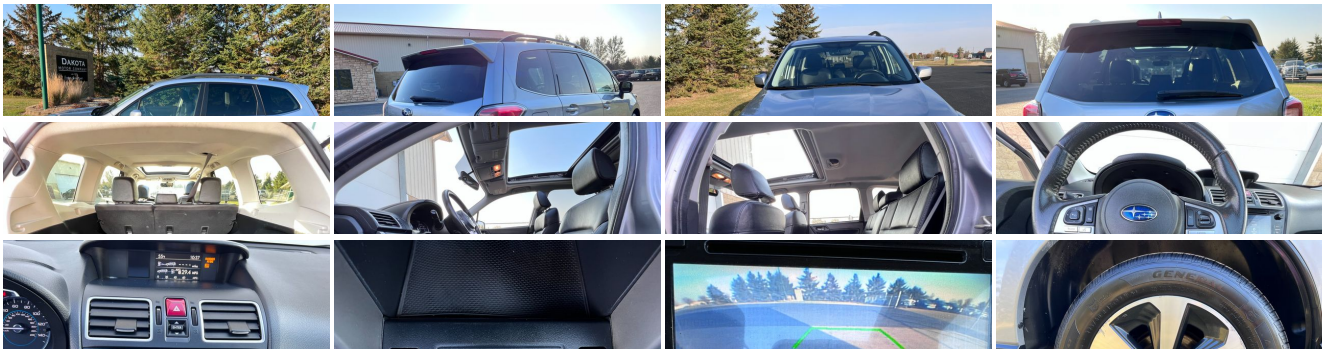

Specifications:

Year:

2017

VIN:

JF2SJAJC7HH442809

Make:	Subaru
Model/Trim:	Forester Limited
Condition:	Pre-Owned
Body:	SUV
Exterior:	Ice Silver Metallic
Engine:	Engine: 2.5L 4 Cyl DOHC 16V w/VVT -inc: Active Valve Control System (AVCS) variable valve timing
Interior:	Black Leather
Mileage:	108,017
Drivetrain:	All Wheel Drive
Economy:	City 26 / Highway 32

Vehicle Description

!!MOONROOF!!LEATHER!!ALL WHEEL DRIVE!!!LOW MILES!! LOW PRICE!!CALL 651-460-6655

Check out our full line of inventory at DAKOTAMOTOR.COM

Call us anytime and ask for Bart or David and we will be happy to assist you. For your convenience please call before you come to be certain of availability. Full financing available. All of our vehicles have been checked by our in house service department. All of our vehicles are clean title and have actual miles. Enjoy our low overhead low price philosophy. We buy in bulk and sell at wholesale cost to save you the new car store markup!! 30years in wholesaling makes us retailing's smartest choice for a price savvy saver.

Exterior

- Auto On/Off Aero-Composite Halogen Daytime Running Headlamps
- Body-Colored Power Heated Side Mirrors w/Manual Folding
- Power Liftgate Rear Cargo Access
- Tailgate/Rear Door Lock Included w/Power Door Locks- Wheels: 17" Alloy
- Black Bodyside Cladding- Body-Colored Door Handles- Body-Colored Front Bumper
- Body-Colored Rear Bumper w/Black Rub Strip/Fascia Accent
- Chrome Side Windows Trim and Black Front Windshield Trim - Clearcoat Paint
- Compact Spare Tire Mounted Inside Under Cargo- Deep Tinted Glass
- Express Open/Close Sliding Glass 1st And 2nd Row Sunroof w/Power Sunshade
- Fixed Rear Window w/Fixed Interval Wiper and Defroster - Front Fog Lamps
- Galvanized Steel/Aluminum Panels- Grille w/Chrome Bar- LED Brakelights- Lip Spoiler
- Perimeter/Approach Lights- Roof Rack Rails Only- Steel Spare Wheel
- Tires: P225/60R17 98H All-Season- Variable Intermittent Wipers w/Heated Wiper Park