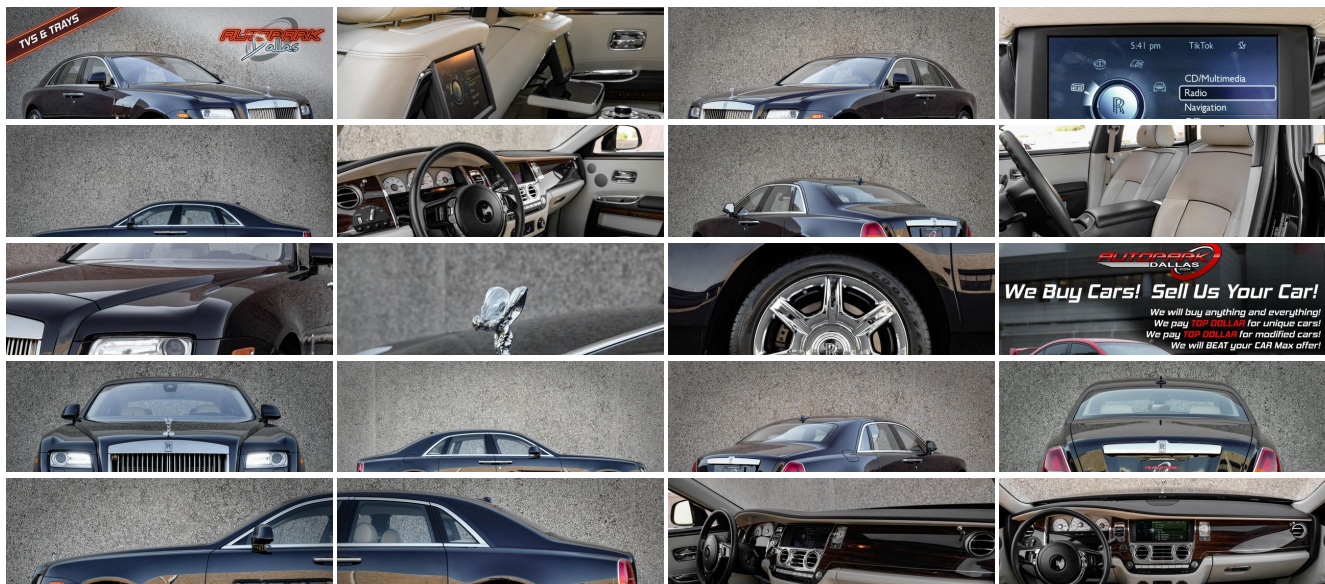

2013 Rolls-Royce Ghost Tvs, Trays & Rear Seat PKG

Website Price $124,995

View this vehicle on our website at autoparkdallas.com

(214) 945-2601

2061 S Stemmons Fwy , Lewisville, TX 75067

- Photos
- Details
- Contact