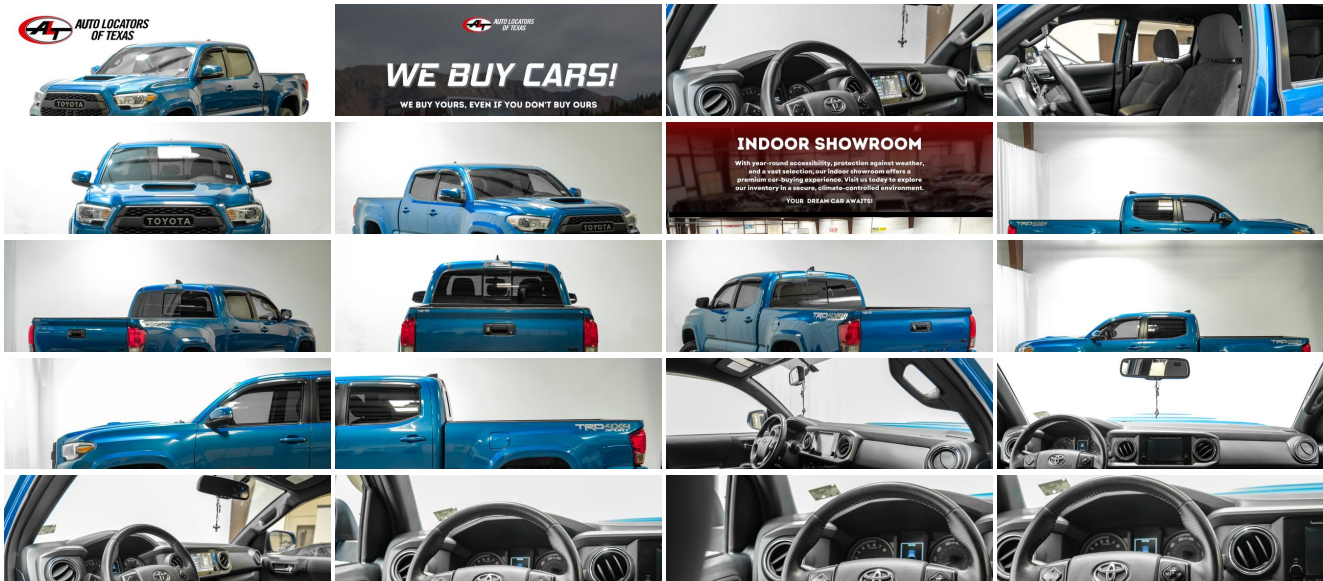

ALTTX.COM

FINANCING AVAILABLE!

2017 Toyota Tacoma TRD Sport

Our Price \$25,483

Retail Value \$30,920

View this vehicle on our website at alttx.com

Auto Locators of Texas

(972) 612-3100

4460 Tradition Trail , Plano, TX 75093

Photos

Details

Contact

Specifications:

Year:	2017
VIN:	5TFDZ5BN5HX015707
Make:	Toyota
Stock:	4090
Model/Trim:	Tacoma TRD Sport
Condition:	Pre-Owned
Body:	Pickup Truck
Exterior:	Blazing Blue Pearl
Engine:	3.5L V6 278hp 265ft. lbs.
Interior:	Graphite w/Gun Metal Cloth
Transmission:	6-Speed Shiftable Automatic
Mileage:	134,371
Drivetrain:	4 Wheel Drive
Economy:	City 18 / Highway 23

Vehicle Description

2017 TOYOTA TACOMA TRD SPORT 4X4

Texas Owned Vehicle

4X4

NEW TIRES

BLACK SIDE STEP RAILS

BACK UP CAMERA

PUSH BUTTON START

Power Windows/Locks

Power Mirrors

Cruise Control

External Temperature

Automatic Transmission

3.5L V6 F DOHC 24V Engine

Well Maintained

Very Clean!