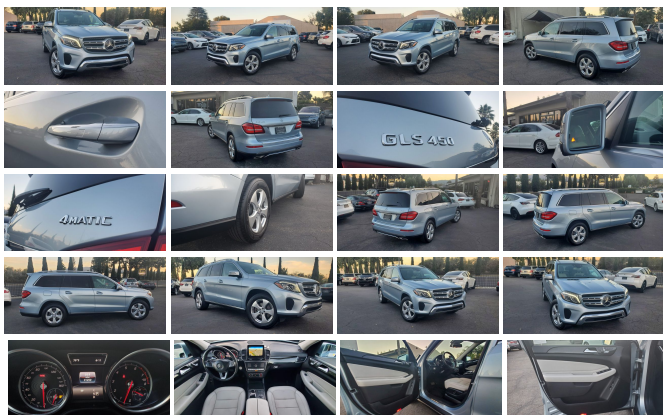

# 2017 Mercedes-Benz GLS 450 AWD

**Prestige Sales Department 408-379-2277**

View this car on our website at [prestigepre-owned.com/7142825/ebrochure](http://prestigepre-owned.com/7142825/ebrochure)

Our Price **\$30,399**

## Specifications:

<b>Year:</b>	2017
<b>VIN:</b>	4JGDF6EE3HA756947
<b>Make:</b>	Mercedes-Benz
<b>Stock:</b>	A3277C
<b>Model/Trim:</b>	GLS 450 AWD
<b>Condition:</b>	Pre-Owned
<b>Body:</b>	SUV
<b>Exterior:</b>	Diamond Silver Metallic
<b>Engine:</b>	Engine: 3.0L Biturbo V6
<b>Interior:</b>	Crystal Grey/Black
<b>Mileage:</b>	91,250
<b>Drivetrain:</b>	All Wheel Drive
<b>Economy:</b>	City 19 / Highway 22

2017 MERCEDES-BENZ GLS450 4-MATIC---(\*\*LOW 91K MILES\*\*)--  
-CALIFORNIA CAR---1-OWNER CARFAX---NON SMOKER---WELL  
MAINTAINED---NO ACCIDENTS---EXTREMELY WELL OPTIONED