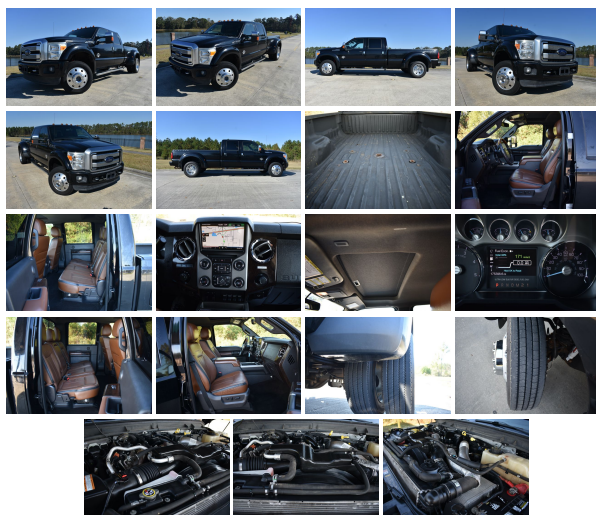

2016 Ford F450SD Platinum

View this car on our website at trucksinlouisiana.com/7142764/ebrochure

Our Price **\$43,990**

Retail Value **\$56,725**

Specifications:

Year:	2016
VIN:	1FT8W4DT6GEA32784
Make:	Ford
Model/Trim:	F450SD Platinum
Condition:	Pre-Owned
Body:	Pickup Truck
Exterior:	Black
Engine:	ENGINE: 6.7L POWER STROKE V8 TURBO DIESEL B20
Interior:	Brown
Mileage:	175,390
Drivetrain:	4 Wheel Drive

PLATINUM PACKAGE

FACTORY NAVIGATION

POWER SUNROOF

You are looking at a 2016 Ford F-450 Crew Cab Platinum 4X4 . It is powered with a 6.7L Powerstroke Diesel V-8 and automatic transmission. It is equipped with tilt, cruise, power windows, power sunroof, power locks, power mirrors, factory navigation with am/fm/cd player, factory bed hitch. sprav in bed liner. and

...and spray in the interior, and receiver hitch. Also included are the owner's manuals and one keyless remote.

The interior of this truck is in great shape for the mileage. The seats are in good shape. The carpet is in good shape. Everything appears to function properly. It was not smoked in.

The exterior of this truck overall is in good shape. There are no major flaws to speak of, but there maybe a normal flaw associated with the miles, but overall it is in good shape. If you are a serious buyer please call us and we will give you a thorough walk around to make sure it meets your criteria. The windshield is in good shape.