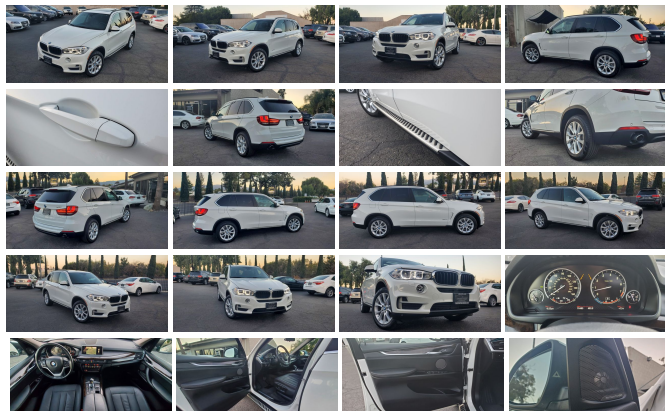

2016 BMW X5 xDrive35i AWD

Prestige Sales Department 408-379-2277

View this car on our website at prestigepre-owned.com/7142756/ebrochure

Our Price **\$24,788**

Specifications:

Year:	2016
VIN:	5UXKR0C59G0S86977
Make:	BMW
Stock:	A3279
Model/Trim:	X5 xDrive35i AWD
Condition:	Pre-Owned
Body:	SUV
Exterior:	Alpine White
Engine:	Engine: 3.0L DOHC I-6 24V TwinPower Turbo
Interior:	Black
Transmission:	TRANSMISSION: 8-SPEED AUTOMATIC W/STEPTRONIC
Mileage:	76,480
Drivetrain:	All Wheel Drive
Economy:	City 18 / Highway 24

2016 BMW X5 xDRIVE35i---(**AWD**)---(**ONLY 76K MILES**)--
EXTREMELY CLEAN 1-OWNER CARFAX HISTORY REPORT---NO
ACCIDENTS OR DAMAGES REPORTED---CALIFORNIA CAR

LOADED WITH AMAZING OPTIONS:

PREMIUM PACKAGE

COMFORT ACCESS KEYLESS ENTRY WITH PUSH BUTTON
START

REAR MANUAL SIDE SHADES

HARMON/KARDON--PREMIUM SURROUND SOUND PACKAGE

SURROUND VIEW CAMERA SYSTEM

ALUMINUM RUNNING BOARDS

POWER LIFTGATE

FOUR ZONE AUTOMATIC CLIMATE CONTROL

AND MUCH MUCH MORE....

VERY ATTRACTIVE (**ALPINE WHITE EXTERIOR**) w/ (**BLACK INTERIOR**)-SMOG-SAFETY INSPECTION IS COMPLETED-READY FOR DELIVERY--IT DRIVES ABSOLUTELY AWESOME-NO ISSUES WHATSOEVER-HARD TO FIND WITH LOW MILES--NOT TO BE MISSED!