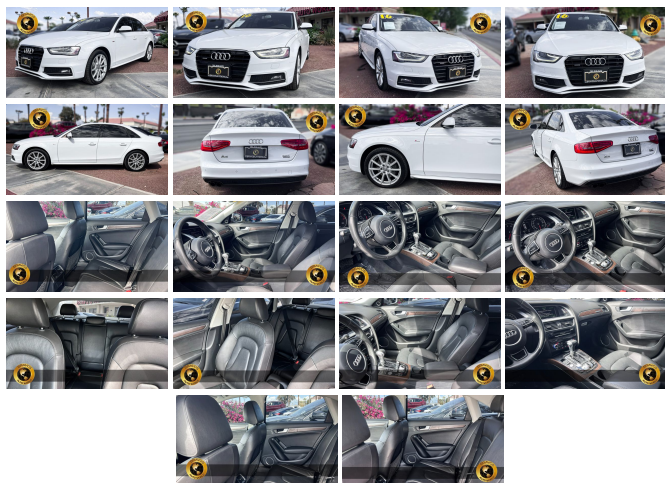

2016 Audi A4 Premium Plus

View this car on our website at bravosautoworld.com/7142494/ebrochure

Our Price **\$19,995**

Specifications:

Year:	2016
VIN:	WAUFFAFL6GN015676
Make:	Audi
Stock:	XTRM-015676
Model/Trim:	A4 Premium Plus
Condition:	Pre-Owned
Body:	Sedan
Exterior:	Ibis White
Interior:	Brown/Black Leather
Mileage:	94,163
Drivetrain:	All Wheel Drive
Economy:	City 21 / Highway 30

2016 Audi A4 Premium Plus

Bravo's Auto World - (760) 409-7781 - View this car on our website at bravosautoworld.com/7142494/ebrochure

Our Location :

2016 Audi A4 Premium Plus

Bravo's Auto World - (760) 409-7781 - View this car on our website at bravosautoworld.com/7142494/ebrochure

Exterior

- Aluminum Side Windows Trim and Black Front Windshield Trim
- Black Grille w/Chrome Surround- Body-Colored Door Handles
- Body-Colored Front Bumper- Body-Colored Rear Bumper
- Body-Colored Side Mirrors w/Manual Folding and Turn Signal Indicator- Clearcoat Paint
- Compact Spare Tire Mounted Inside Under Cargo- Cornering Lights
- Express Open/Close Sliding And Tilting Glass 1st Row Sunroof w/Sunshade
- Fixed Rear Window w/Defroster- Front And Rear Fog Lamps
- Front License Plate Bracket- Galvanized Steel/Aluminum Panels- LED Brakelights
- Light Tinted Glass- Perimeter/Approach Lights
- Programmable Projector Beam High Intensity Low/High Beam Daytime Running Auto-Leveling Headlamps w/Washer and Delay-Off
- Rocker Panel Extensions
- Speed Sensitive Rain Detecting Variable Intermittent Wipers w/Heated Jets
- Steel Spare Wheel- Tires: P245/40R18 AS- Trunk Rear Cargo Access
- Wheels w/Silver Accents
- Wheels: 8.0" x 18" 10-Spoke High Gloss Design -inc: Audi Sport