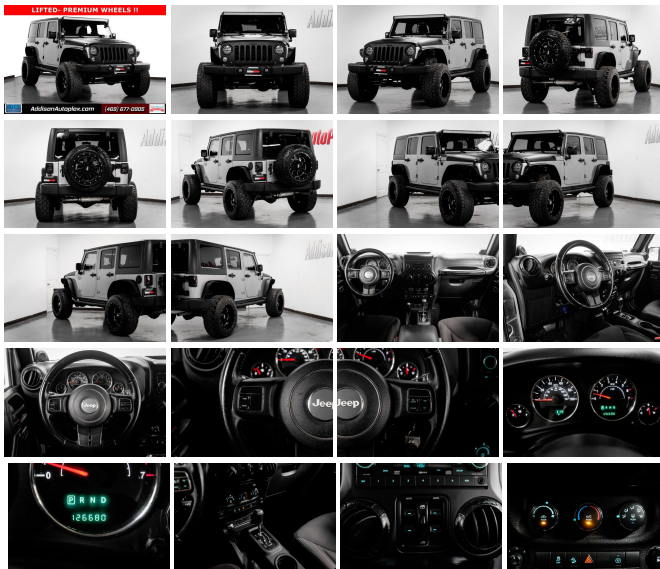

2014 Jeep Wrangler Unlimited Sahara

View this car on our website at addisonautoplex.com/7142378/ebrochure

LIFTED- PREMIUM WHEELS !!

Sales Price **\$24,795**

Specifications:

Year:	2014
VIN:	1C4HJWEG3EL110474
Make:	Jeep
Stock:	N6046-A
Model/Trim:	Wrangler Unlimited Sahara
Condition:	Pre-Owned
Body:	SUV
Exterior:	Hydro Blue Pearl Coat
Engine:	ENGINE: 3.6L V6 24V VVT
Interior:	Black
Mileage:	126,680
Drivetrain:	4 Wheel Drive
Economy:	City 16 / Highway 20

***SUNROOF/MOONROOF**, PREMIUM WHEELS, LIFT PACKAGE, LED LIGHTS, BLACKOUT HOOD. Billet Metallic Clearcoat 2014 Jeep Wrangler Unlimited Sahara 4WD 5-Speed Automatic 3.6L V6 24V VVT 18" x 7.5" Polished Satin Carbon Wheels, 3.21 Rear Axle Ratio, 4-Wheel Disc Brakes, 7 Speakers, ABS brakes, Air Conditioning, Alloy wheels, AM/FM radio, Audio Jack Input for Mobile Devices, Auto-dimming Rear-View mirror, Brake assist, CD player, Cloth Bucket Seats, Compass, Driver door bin, Driver vanity mirror, Dual front impact airbags, Electronic Stability Control, Front anti-roll bar, Front Bucket Seats, Front Center Armrest w/Storage, Front fog lights, Front reading lights, Fully automatic headlights, Heated door mirrors, Heavy Duty Suspension w/Gas Shocks, Illuminated entry, Integrated roll-over protection, Leather steering wheel, Low tire pressure warning, Occupant sensing airbag, Outside temperature display, Panic alarm, Passenger door bin, Passenger vanity mirror, Power door mirrors, Power steering, Power windows, Radio data system, Radio: Uconnect 130 AM/FM/CD/MP3, Rear anti-roll bar, Remote keyless entry, Security system, Speed control, Split folding rear seat, Steering wheel mounted audio controls, Sunrider Soft Top, Supplemental Front Seat Side Airbags, Tachometer, Tilt steering wheel, Traction control, Trip computer, and Variably intermittent wipers. 16/20 City/Highway MPG**Stop by Today** Treat yourself-stop by Addison Autoplex PreOwned at 4103 Billy Mitchell Drive, Addison Autoplex 75001 t make this car yours today."