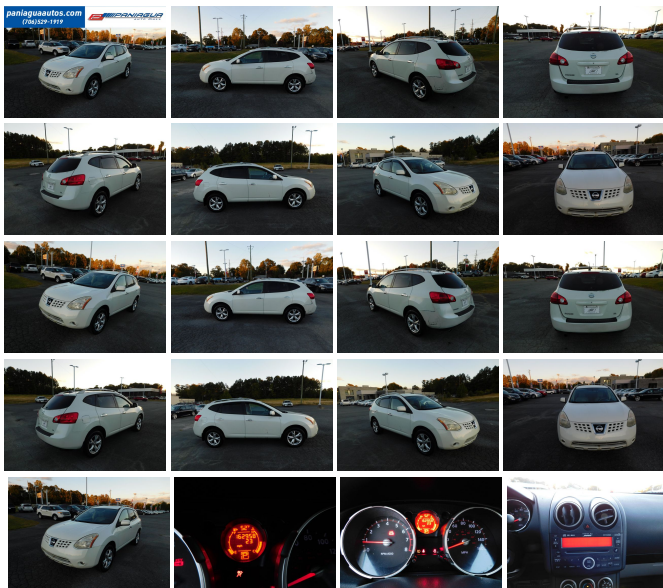

2010 Nissan Rogue SL

View this car on our website at paniaguaautos.com/7142303/ebrochure

Our Price **\$6,900**

Specifications:

Year:	2010
VIN:	JN8AS5MT5AW016200
Make:	Nissan
Stock:	9212
Model/Trim:	Rogue SL
Condition:	Pre-Owned
Body:	SUV
Exterior:	White
Engine:	2.5L DOHC SMPI 16-valve I4 engine
Interior:	Gray Cloth
Transmission:	AUTOMATIC
Mileage:	162,958
Drivetrain:	Front Wheel Drive
Economy:	City 22 / Highway 27

2010 NISSAN ROGUE SL 2.5L 4 CYLINDER AUTOMATIC CLOTH INTERIOR ALL POWER HURRY IN TODAY AND CHECK OUT OUR MOST RECENT INVENTORY WE HAVE THE BEST SELECTION OF USED VEHICLES IN TOWN

2010 Nissan Rogue SL

Paniagua Auto Mall - 706-529-1919 & 423-472-4045 - View this car on our website at paniaguaautos.com/7142303/ebrochure

Exterior

- Folding body-color pwr outside mirrors- 17" aluminum wheels- Body-color door handles
- Body-color front/rear bumpers- Body-color grille- Chrome door handles
- Fixed intermittent rear wiper- Fixed rear liftgate glass- Halogen headlights
- P225/60HR17 all-season tires- Rear privacy glass- Roof rails w/silver accent
- Temporary spare tire w/steel wheel- Variable intermittent windshield wipers