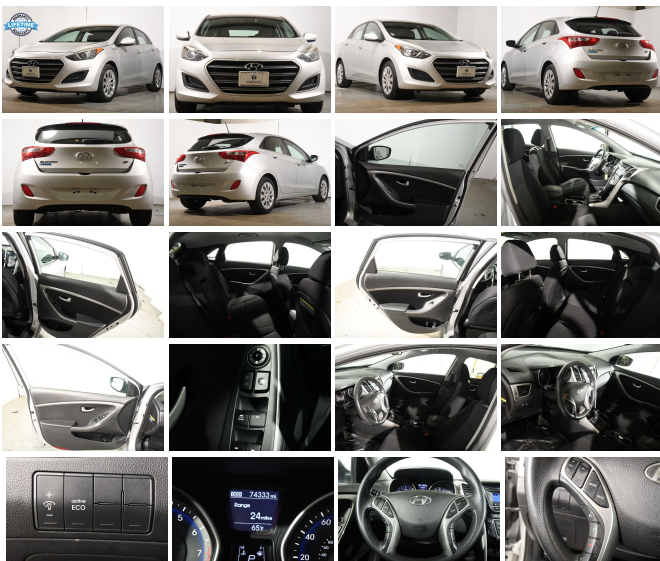

2017 Hyundai Elantra GT Free Lifetime Powertrain Warranty

Sound Auto Wholesalers - - View this car on our website at soundautowholesalers.com/7142149/ebrochure