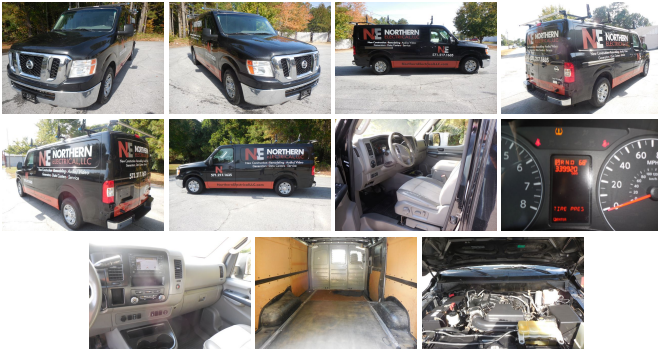

2013 Nissan NV2500HD SV

View this car on our website at zamsusedcars.net/7141827/ebrochure

Our Price **\$14,900**

Specifications:

Year:	2013
VIN:	1N6BF0KYXDN106861
Make:	Nissan
Stock:	106861
Model/Trim:	NV2500HD SV
Condition:	Pre-Owned
Body:	Minivan/Van
Exterior:	Black
Engine:	4.0L DOHC 24-valve V6 engine
Interior:	Gray Cloth
Mileage:	339,914
Drivetrain:	Rear Wheel Drive

2013 Nissan NV2500HD SV

Zams Used Cars - 678-344-1666 or 239-405-0070 - View this car on our website at zamsusedcars.net/7141827/ebrochure

Our Location :

2013 Nissan NV2500HD SV

Zams Used Cars - 678-344-1666 or 239-405-0070 - View this car on our website at zamsusedcars.net/7141827/ebrochure

Mechanical

- 3.36 axle ratio- 4-wheel HD pwr disc brakes- 4.0L DOHC 24-valve V6 engine
- 5-speed automatic transmission- Independent strut front suspension- Pwr steering
- Rear wheel drive- Solid rear axle w/rigid leaf springs & rear stabilizer bar