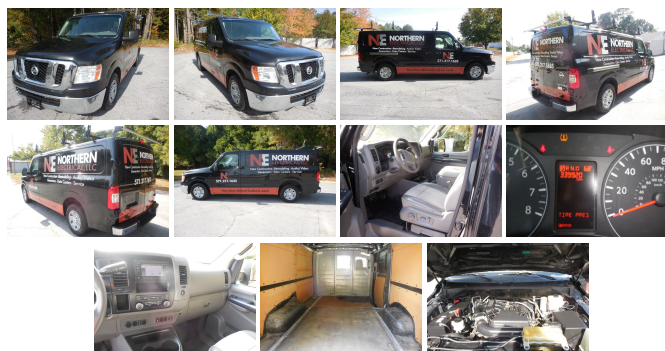

2013 Nissan NV2500HD SV

View this car on our website at zamsusedcars.net/7141827/ebrochure

Our Price **\$9,900**

Specifications:

Year:	2013
VIN:	1N6BF0KYXDN106861
Make:	Nissan
Stock:	106861
Model/Trim:	NV2500HD SV
Condition:	Pre-Owned
Body:	Minivan/Van
Exterior:	Black
Engine:	4.0L DOHC 24-valve V6 engine
Interior:	Gray Cloth
Mileage:	339,914
Drivetrain:	Rear Wheel Drive

2013 Nissan NV2500HD SV

Zams Used Cars - 678-344-1666 or 239-405-0070 - View this car on our website at zamsusedcars.net/7141827/ebrochure

Our Location :

2013 Nissan NV2500HD SV

Zams Used Cars - 678-344-1666 or 239-405-0070 - View this car on our website at zamsusedcars.net/7141827/ebrochure

Exterior

- 17" styled steel wheels- Black door handles- Chrome front bumper- Chrome grille
- Chrome rear step bumper- Convex spotter mirror integrated into outside mirrors
- Dark-tint upper windshield band- Folding black pwr outside mirrors
- Full size spare tire & wheel- Halogen headlights- Integrated roof rack mounting points
- LT245/70R17 all-season tires- Rear 50/50 split full access french doors without windows
- Variable intermittent windshield wipers w/mist & lockback function

Mechanical

- 3.36 axle ratio- 4-wheel HD pwr disc brakes- 4.0L DOHC 24-valve V6 engine
- 5-speed automatic transmission- Independent strut front suspension- Pwr steering
- Rear wheel drive- Solid rear axle w/rigid leaf springs & rear stabilizer bar