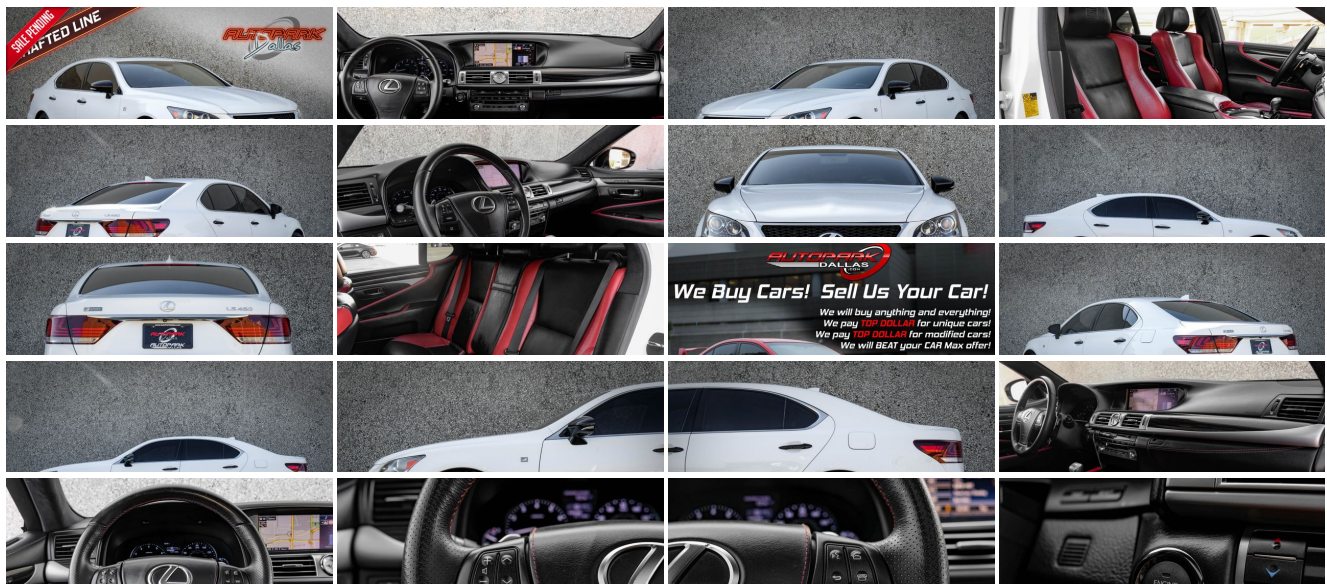

2015 Lexus LS 460 Crafted Line

Website Price \$33,995

View this vehicle on our website at autoparkdallas.com

(214) 945-2601

2061 S Stemmons Fwy , Lewisville, TX 75067

- Photos
- Details
- Contact

Specifications:

Year:	2015
VIN:	JTHBL5EFXF5134499
Make:	Lexus
Stock:	1035
Model/Trim:	LS 460 Crafted Line
Condition:	Pre-Owned
Body:	Sedan
Exterior:	Ultra White
Engine:	Engine: 4.6L V8 32V DOHC VVT-iE
Interior:	Black/Scarlet w/Shimamoku Leather
Mileage:	69,571
Drivetrain:	Rear Wheel Drive
Economy:	City 16 / Highway 24

Vehicle Description

AutoPark Dallas is thrilled to offer you this LS460 F-sport for sale! This isn't just your run-of-the-mill Luxury car. This is a Long wheelbase, Top Of The Line, V8 Powered Monster that is built with the highest-end materials and finishes Japan has to offer. The LS460 is THE ultimate daily driver, and ours here at APD takes it a step further with a full This bad boy optioned with the Crafted Line package which they only made 750 units worldwide. Are you on the hunt for a prestigious and baller daily driver? Are you wanting something that will look better than 99% of cars on the road? Or maybe something that has the performance of a sports car but the drive of a high-end luxury car? Then DO! NOT! HESITATE! to Come check out this gorgeous LS460 parked out here in our 16,000 Sq Ft Showroom located in Dallas, Texas amongst our inventory of 100+ other Performance / Modified and Luxury Vehicles!

Moon Roof

Universal Garage Opener

Manual Mode

Heated Seats

Driver Assists

4.6L V8 32V Engine

10 Speed Auto Transmission

Rear Wheel Drive