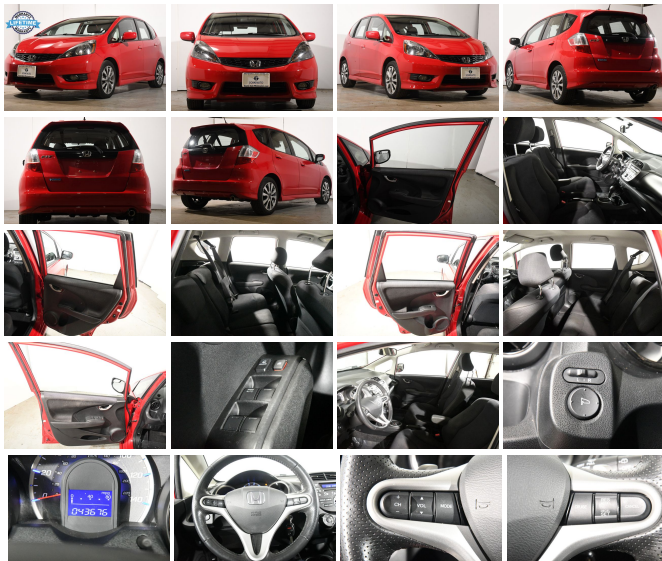

139 W Main St
 Branford, CT 06405

2013 Honda Fit Sport. Free Lifetime Powertrain Warranty

Eric Zuwalick

View this car on our website at soundautowholesalers.com/7141591/ebrochure

No-Haggle Price **\$15,499**

Specifications:

Year:	2013
VIN:	JHMGE8H54DC029387
Make:	Honda
Stock:	5179
Model/Trim:	Fit Sport. Free Lifetime Powertrain Warranty
Condition:	Pre-Owned
Body:	Sedan
Exterior:	Milano Red
Engine:	1.5L SOHC MPFI 16-valve i-VTEC I4 engine
Interior:	Black Cloth
Mileage:	43,630
Drivetrain:	Front Wheel Drive
Economy:	City 27 / Highway 33

Exterior

- 16" machine-polished alloy wheels- 2-speed intermittent windshield wipers
- Body-colored bumpers- Body-colored door handles- Body-colored folding pwr mirrors
- Body-colored rear roofline spoiler- Body-colored side underbody spoilers- Fog lights
- Multi-reflector halogen headlamps w/tinted chrome bezels- P185/55HR16 all-season tires
- Rear wiper/washer- T135/80D15 compact spare tire- Tinted glass
- Unique front grille & bumper design