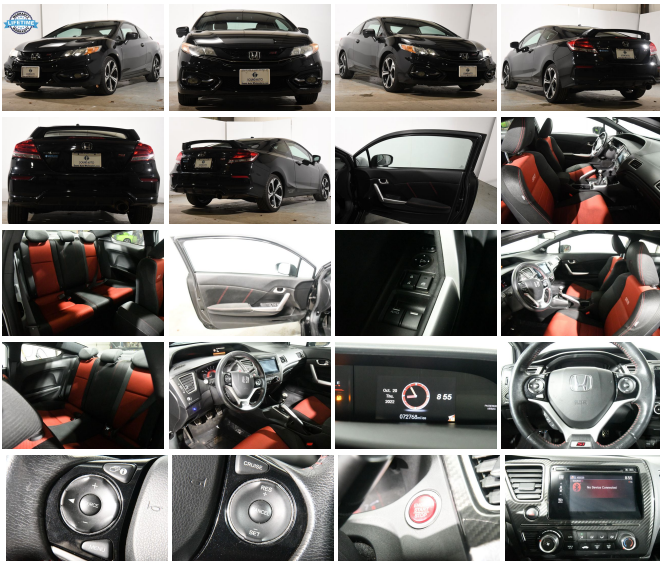

2015 Honda Civic Si, Free Lifetime Powertrain Warranty

Sound Auto Wholesalers - - View this car on our website at soundautowholesalers.com/7141590/ebrochure