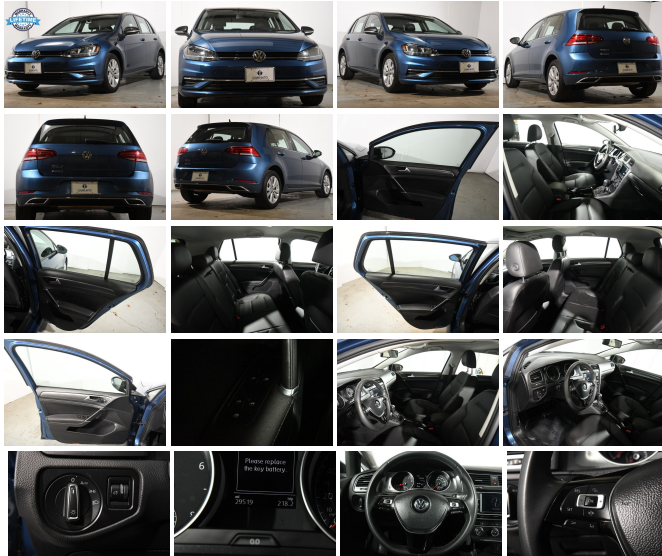

139 W Main St
Branford, CT 06405

2021 Volkswagen Golf TSI.Free Lifetime Powertrain Warranty

Eric Zuwalick

View this car on our website at soundautowholesalers.com/7141589/ebrochure

No-Haggle Price **\$22,499**

Specifications:

Year:	2021
VIN:	3VWG57AU9MM013890
Make:	Volkswagen
Stock:	5211
Model/Trim:	Golf TSI.Free Lifetime Powertrain Warranty
Condition:	Pre-Owned
Body:	Sedan
Exterior:	Silk Blue Metallic
Engine:	Engine: 1.4L TSI DOHC 16V 4-Cylinder Turbocharged -inc: direct fuel injection
Interior:	Titan Black Leather
Mileage:	29,514
Drivetrain:	Front Wheel Drive
Economy:	City 29 / Highway 36

Exterior

- Auto On/Off Aero-Composite Halogen Daytime Running Headlamps w/Delay-Off
- Black Grille w/Chrome Accents
- Black Side Windows Trim and Black Front Windshield Trim - Body-Colored Door Handles
- Body-Colored Front Bumper w/Chrome Bumper Insert
- Body-Colored Power Heated Side Mirrors w/Manual Folding and Turn Signal Indicator
- Body-Colored Rear Bumper w/Chrome Bumper Insert- Clearcoat Paint
- Compact Spare Tire Mounted Inside Under Cargo
- Express Open/Close Sliding And Tilting Glass 1st Row Sunroof w/Sunshade
- Fixed Rear Window w/Fixed Interval Wiper and Defroster - Fully Galvanized Steel Panels
- LED Brakelights- Liftgate Rear Cargo Access- Light Tinted Glass
- Perimeter/Approach Lights
- Speed Sensitive Rain Detecting Variable Intermittent Wipers w/Heated Jets
- Steel Spare Wheel- Tailgate/Rear Door Lock Included w/Power Door Locks
- Tires: 205/55R16 All-Season- Wheels w/Silver Accents- Wheels: 16" Split-V Alloy