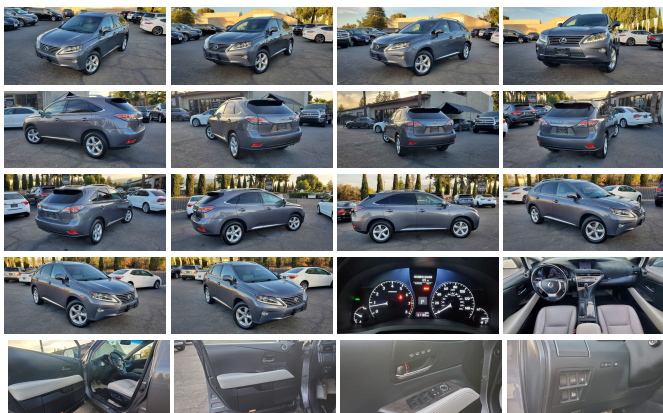

# 2015 Lexus RX 350 AWD

**Prestige Sales Department 408-379-2277**

View this car on our website at [prestigepre-owned.com/7141244/ebrochure](http://prestigepre-owned.com/7141244/ebrochure)

Our Price **\$24,449**

## Specifications:

<b>Year:</b>	2015
<b>VIN:</b>	JTJBK1BA0F2470778
<b>Make:</b>	Lexus
<b>Stock:</b>	A3281
<b>Model/Trim:</b>	RX 350 AWD
<b>Condition:</b>	Pre-Owned
<b>Body:</b>	SUV
<b>Exterior:</b>	Nebula Gray Pearl
<b>Engine:</b>	Engine: 3.5L 6-Cylinder 24-Valve Dual VVT-i
<b>Interior:</b>	Light Gray
<b>Mileage:</b>	67,188
<b>Drivetrain:</b>	All Wheel Drive
<b>Economy:</b>	City 18 / Highway 24

2015 LEXUS RX 350 AWD -----(\*\*WITH SUPER LOW 67K MILES\*\*)--  
-FRESH OIL CHANGE AND TIRES---VERY WELL MAINTAINED---  
NON SMOKER---DRIVES ABSOLUTELY PHENOMENAL!!!

HEATED & VENTILATED FRONT SEATS

FULL LEATHER INTERIOR IN AMAZING CONDITION