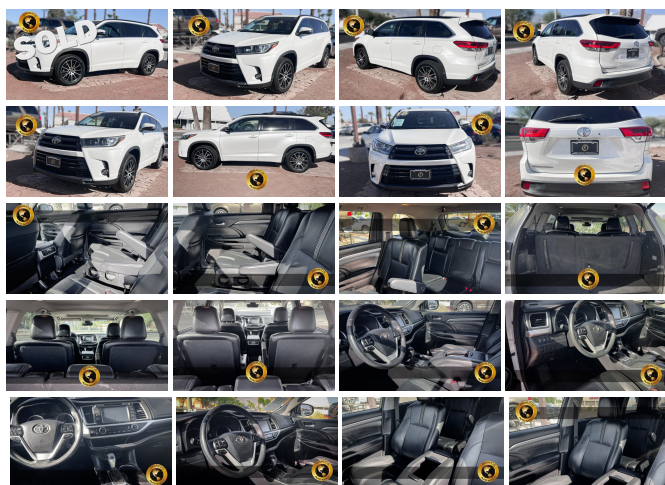

## 2018 Toyota Highlander SE

View this car on our website at [bravosautoworld.com/7139708/ebrochure](http://bravosautoworld.com/7139708/ebrochure)

Our Price **\$29,995**

### Specifications:

<b>Year:</b>	2018
<b>VIN:</b>	5TDKZRFH5JS536473
<b>Make:</b>	Toyota
<b>Stock:</b>	JK915222
<b>Model/Trim:</b>	Highlander SE
<b>Condition:</b>	Pre-Owned
<b>Body:</b>	SUV
<b>Exterior:</b>	Blizzard Pearl
<b>Engine:</b>	Engine: 3.5L V6 w/D-4S
<b>Interior:</b>	Black Leather
<b>Mileage:</b>	90,206
<b>Drivetrain:</b>	Front Wheel Drive
<b>Economy:</b>	City 21 / Highway 27