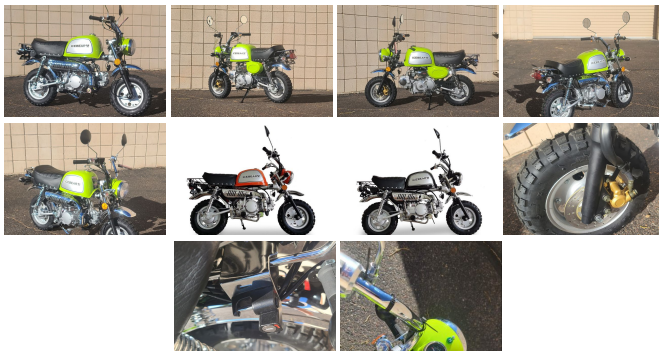

# 2022 Icebear Monkey 125cc Honda Clone Monkey Bike

**Joe Petralia 623-580-1473**

View this car on our website at [rpmotorcars.com/7139707/ebrochure](http://rpmotorcars.com/7139707/ebrochure)

**SALE PRICED \$1,699**

## Specifications:

<b>Year:</b>	2022
<b>VIN:</b>	XXXXXXXX
<b>Make:</b>	Icebear Monkey 125cc
<b>Stock:</b>	2022 monkey
<b>Model/Trim:</b>	Honda Clone Monkey Bike
<b>Condition:</b>	New
<b>Body:</b>	Other
<b>Exterior:</b>	Green Red Black
<b>Engine:</b>	125cc
<b>Interior:</b>	-
<b>Transmission:</b>	4 speed
<b>Mileage:</b>	0
<b>Drivetrain:</b>	Rear Wheel Drive

NOW IN STOCK! BRAND NEW 2022 ICEBEAR 125cc Honda Monkey bike clone STREET LEGAL!!! 125cc, air cooled 4-stroke engine, 4-speed semi-automatic transmission, 8" wheels, front disc/rear drum brakes. \$1699.00 NO FRIEGHT, PREP, DEALER SET UP CHARGES! Engine 125cc, LIFAN Transmission 4 speed semi auto Drive type Chain Belt and/or chain size Chain: 420H 74L Starter System Elec/Kick start Fuel system Gasoline, 1.7gal, carbureted Brakes (Front/Rear) Disc /Drum Tire size(Front/Rear) 3.50-8 Wheel size and type(Front/Rear) 8, Aluminum Oil capacity and type (in liters) 0.8L, Air cooled motorcycle oil with clutch additive Gear oil type and capacity( in liters) N/A Battery 12V/4Ah Lights Standard Lights Suspension(Front/Rear) Dual Shocks Dimensions(in inches) Assembled(LxWxH): 56.29x22.05x35.43 Crated(LxWxH): 45.27 x16.14 x29.13, Seat height:25.6 , Wheel base:37.40 Weight 265 lbs Weight capacity 165.3 lbs Ground clearance (in inches) 6.3 Assembly required Handlebars, mirrors, headlight, front wheel, front fender, shift lever, battery Special features Include speedometer, horn, odometer, mirrors EPA approved

2022 Icebear Monkey 125cc Honda Clone Monkey Bike

Rare Performance Motorcars - 623-580-1473 - View this car on our website at [rpmotorcars.com/7139707/ebrochure](http://rpmotorcars.com/7139707/ebrochure)