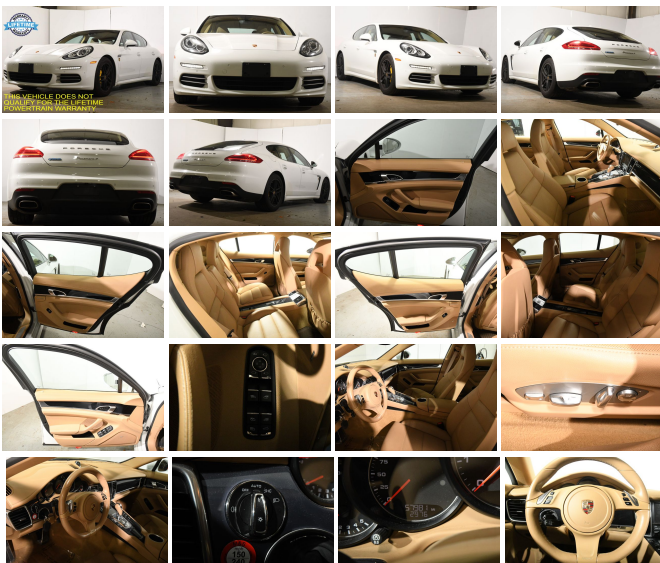

# 2015 Porsche Panamera 4

**Eric Zuwalick**

View this car on our website at [soundautowholesalers.com/7139309/ebrochure](http://soundautowholesalers.com/7139309/ebrochure)

### Specifications:

<b>Year:</b>	2015
<b>VIN:</b>	WP0AA2A77FL001310
<b>Make:</b>	Porsche
<b>Stock:</b>	5160A
<b>Model/Trim:</b>	Panamera 4
<b>Condition:</b>	Pre-Owned
<b>Body:</b>	Sedan
<b>Exterior:</b>	White
<b>Engine:</b>	Engine: 3.6L V6 24V DFI
<b>Interior:</b>	Luxor Beige Leather
<b>Mileage:</b>	58,905
<b>Drivetrain:</b>	All Wheel Drive
<b>Economy:</b>	City 18 / Highway 27