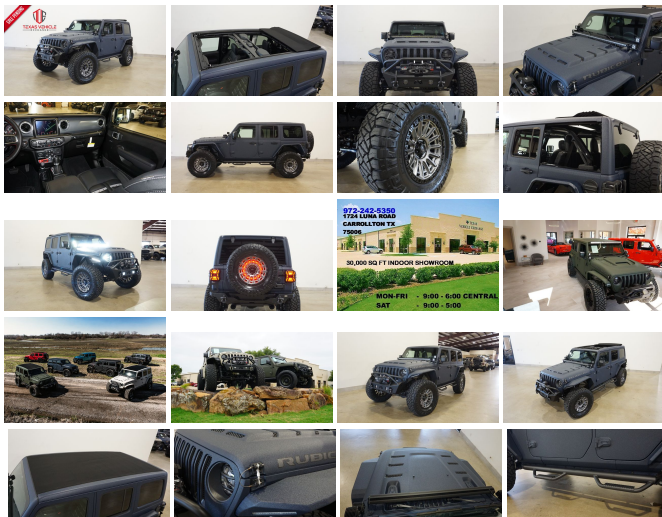

2022 Jeep Wrangler Unlimited Rubicon 4X4 SKY TOP,DUPONT KEVLAR,LIFT,LED'S

View this car on our website at tveauto.com/7138614/ebrochure

Our Price **\$95,900**

Specifications:

Year:	2022
VIN:	1C4HJXFG9NW264304
Make:	Jeep
Stock:	264304
Model/Trim:	Wrangler Unlimited Rubicon 4X4 SKY TOP,DUPONT KEVLAR,LIFT,LED'S
Condition:	Pre-Owned
Body:	SUV
Exterior:	Blue
Engine:	ENGINE: 3.6L V6 24V VVT ETORQUE UPG I
Interior:	Black Leather
Transmission:	TRANSMISSION: 8-SPEED AUTOMATIC (850RE)
Mileage:	48
Drivetrain:	4 Wheel Drive
Economy:	City 17 / Highway 23

NATION WIDE FINANCING

SUBMIT CREDIT APP [WWW.TVEAUTO.COM](https://www.tveauto.com)

OR CALL 972-242-5350

"FERRARI NART BLUE EDITION"

CUSTOM BUILT **KEVLAR** 2022 JEEP
WRANGLER JL UNLIMITED RUBICON 4X4
WITH 25R PACKAGE