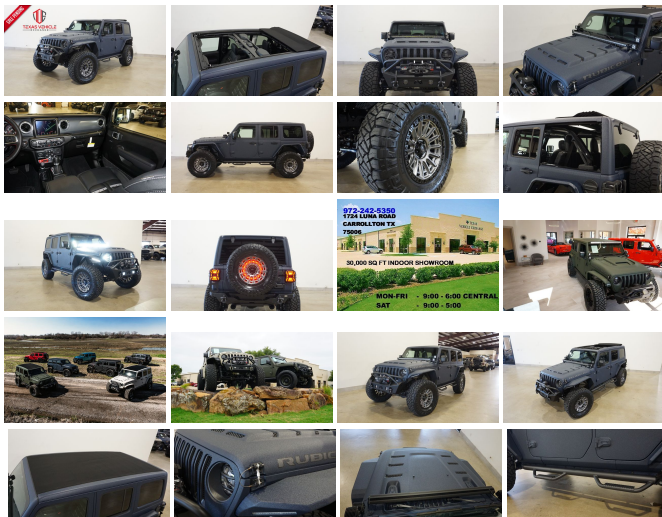

2022 Jeep Wrangler Unlimited Rubicon 4X4 SKY TOP,DUPONT KEVLAR,LIFT,LED'S

View this car on our website at tveauto.com/7138614/ebrochure

Our Price **\$95,900**

Specifications:

Year:	2022
VIN:	1C4HJXFG9NW264304
Make:	Jeep
Stock:	264304
Model/Trim:	Wrangler Unlimited Rubicon 4X4 SKY TOP,DUPONT KEVLAR,LIFT,LED'S
Condition:	Pre-Owned
Body:	SUV
Exterior:	Blue
Engine:	ENGINE: 3.6L V6 24V VVT ETORQUE UPG I
Interior:	Black Leather
Transmission:	TRANSMISSION: 8-SPEED AUTOMATIC (850RE)
Mileage:	48
Drivetrain:	4 Wheel Drive
Economy:	City 17 / Highway 23

NATION WIDE FINANCING

SUBMIT CREDIT APP WWW.TVEAUTO.COM

OR CALL 972-242-5350

"FERRARI NART BLUE EDITION"

CUSTOM BUILT **KEVLAR** 2022 JEEP
WRANGLER JL UNLIMITED RUBICON 4X4
WITH 25R PACKAGE

UPGRADES INCLUDE: