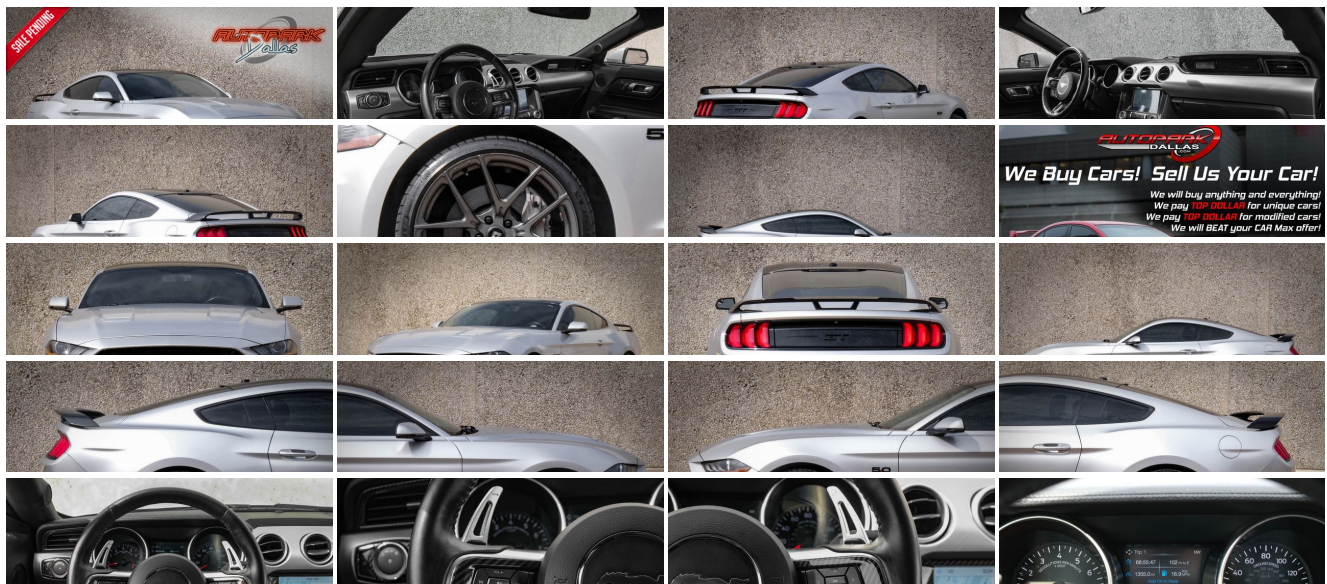

2019 Ford Mustang GT Premium

Website Price \$36,995

View this vehicle on our website at autoparkdallas.com

(214) 945-2601

2061 S Stemmons Fwy , Lewisville, TX 75067

- Photos
- Details
- Contact

Specifications:

Year:	2019
VIN:	1FA6P8CF1K5118011
Make:	Ford
Stock:	1118
Model/Trim:	Mustang GT Premium
Condition:	Pre-Owned
Body:	Coupe
Exterior:	Ingot Silver Metallic
Engine:	ENGINE: 5.0L TI-VCT V8
Interior:	Black
Mileage:	46,134
Drivetrain:	Rear Wheel Drive

Vehicle Description

AutoPark Dallas is thrilled to offer you this Ingot Silver 2019 Ford Mustang GT Premium for sale! Nothing like running wild behind the wheel of one of Ford's Greatest contributions to the Automotive Industry: the Mustang. Powered by the notorious Coyote Engine, this Pony stock pushes a solid 480 horses which is more than enough but you can always consider more, as these motors have very high power potential! Pair that with a lightning-fast 10-speed automatic transmission and you got yourself the ultimate modern Pony Car! Our Mustang here at APD comes in one of the best factory colors; Ingot Silver Metallic, and has a comfortable black interior for that extra comfort! If you are in search of some American Muscle in your life, then come swing by to check out our Mustang parked here in our indoor 16,000 Sq Ft Showroom located in Dallas, TX. amongst our inventory of 100+ other Performance / Modified and Luxury cars!

Paddle Shifter Extension

Stock!

* Clean CarFax !*

* AMAZING CONDITION !*

* GREAT MILEAGE !*

Ingot Silver Metallic Exterior

Black Leather Interior
Dual-Zone Air Conditioning
Cruise Control
Powered Locks & Windows
5.0L V8 Engine
10- Speed AutoTransmission
Rear Wheel Drive
Professionally Detailed!
Well Maintained!
* Free CarFax Report !*
AND SO MUCH MORE!!!