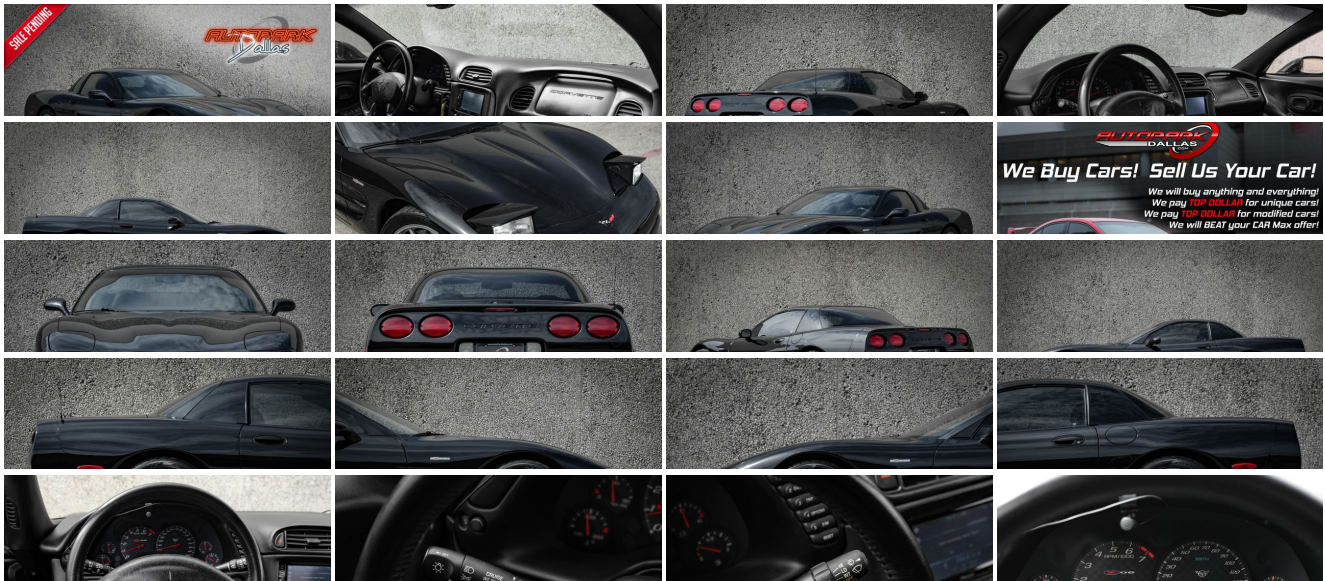

2001 Chevrolet Corvette Z06

Website Price \$27,995

View this vehicle on our website at autoparkdallas.com

(214) 945-2601

2061 S Stemmons Fwy , Lewisville, TX 75067

- Photos
- Details
- Contact

Specifications:

Year:	2001
VIN:	1G1YY12S015118630
Make:	Chevrolet
Model/Trim:	Corvette Z06
Condition:	Pre-Owned
Body:	Coupe
Exterior:	Black
Engine:	5.7L (346) SFI V8 ENGINE
Interior:	Black Leather
Transmission:	6-SPEED MANUAL TRANSMISSION W/5TH & 6TH GEAR OD
Mileage:	57,262
Drivetrain:	Rear Wheel Drive
Economy:	City 19 / Highway 28

Vehicle Description

AutoPark Dallas is thrilled to offer you this 2001 CORVETTE Z06! Our Corvette over here at APD is in amazing condition for its age! Currently, in an unmodified state other than the exhaust, this corvette is exactly how the engineers at GM designed it to be. Near the end of the C5 generation, this Z06 is backed behind the redesign and major improvements from its older years. Thanks to the weight reduction in parts and powered by the LS6 Engine, this Z06 was on par if not better than the C4 ZR-1 counterpart. GM didn't hold back with making a powerful coupe and this Z06 is making a solid 405 Horsepower! Come check out this beautiful Corvette parked in our indoor 16,000 Sq Ft Showroom located in Dallas , Texas amongst our inventory of 100+ other Unique / Modified and Luxury Vehicles!

Jet Black Exterior

Black Leather Interior

Dual Climate Controls

Push Button Start

Comfort Access Keyless Entry

Daytime Running Lights
5.7L V8 SFI Engine
6-Speed Manual Transmission
Rear Wheel Drive
Professionally Detailed!
Well Maintained!
* Free CarFax Report !*
AND SO MUCH MORE!!!