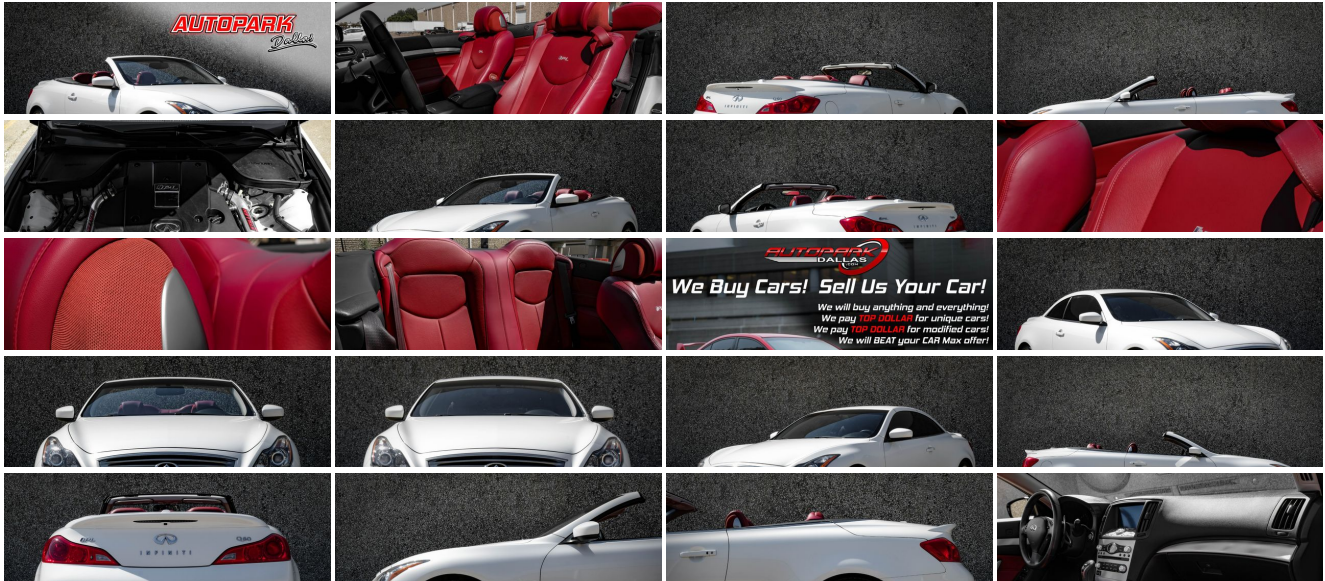

## 2014 INFINITI Q60 Convertible IPL

**Website Price \$29,995**

View this vehicle on our website at [autoparkdallas.com](http://autoparkdallas.com)

(214) 945-2601

2061 S Stemmons Fwy , Lewisville, TX 75067

## Specifications:

<b>Year:</b>	2014
<b>VIN:</b>	JN1CV6FEXEM900878
<b>Make:</b>	INFINITI
<b>Stock:</b>	1049
<b>Model/Trim:</b>	Q60 Convertible IPL
<b>Condition:</b>	Pre-Owned
<b>Body:</b>	Convertible
<b>Exterior:</b>	Moonlight White
<b>Engine:</b>	Engine: 3.7L DOHC 24V V6 -inc: Variable Valve Event and Lift (VVEL)
<b>Interior:</b>	Red Leather
<b>Mileage:</b>	64,916
<b>Drivetrain:</b>	Rear Wheel Drive
<b>Economy:</b>	City 18 / Highway 26

## Vehicle Description

AutoPark Dallas is thrilled to offer you this Beautiful 2014 INFINITI Q60 Convertible IPL for sale! INFINITI is always a fan favorite here at APD, even better is this Q60 is in Immaculate condition with a massive folder of service records which is hard to find these days, and is a rare INFINITI Performance Line Model giving you IPL-tuned performance suspension, and increased HP! Built on the same chassis as the Nissan 370z this car has all the luxury features you could ever want, and perform like a sports car! Don't hesitate to come swing on by and check out this INFINITI Q60 parked in our indoor 16,000 Sq Ft Showroom located in Dallas , Texas amongst our inventory of 100+ other Performance / Modified and Luxury cars!

**Cruise Control**

**Steering Wheel Mounted Controls**

**Moon Roof**

**Universal Garage Opener**

**Manual Mode**

**Heated Seats**

**3.7L DOHC 24V V6 Engine**

**7 Speed Auto Transmission**