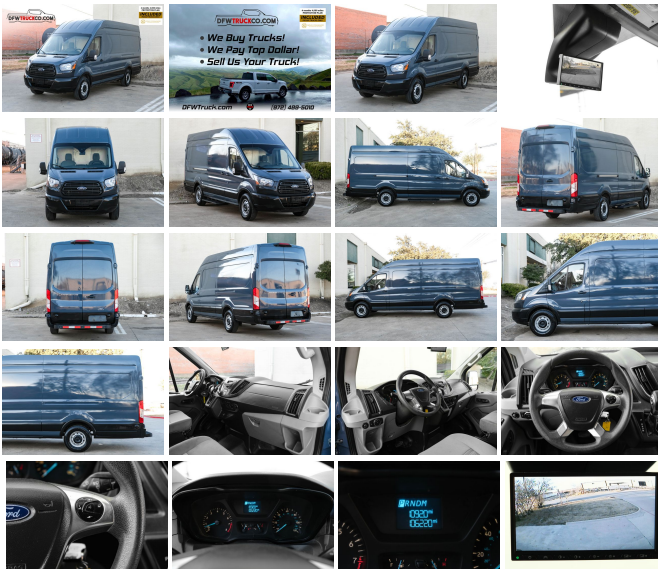

# 2019 Ford Transit Van Extended Length High Roof w/Sliding Side Door w...

View this car on our website at [dfwtruckco.com/7138386/ebrochure](http://dfwtruckco.com/7138386/ebrochure)

Sale Price **\$36,990**

## Specifications:

<b>Year:</b>	2019
<b>VIN:</b>	1FTYR3XM8KKA97619
<b>Make:</b>	Ford
<b>Stock:</b>	A97619
<b>Model/Trim:</b>	Transit Van Extended Length High Roof w/Sliding Side Door w...
<b>Condition:</b>	Pre-Owned
<b>Body:</b>	Minivan/Van
<b>Exterior:</b>	Gray
<b>Engine:</b>	ENGINE: 3.7L TI-VCT V6 W/98F
<b>Interior:</b>	Gray
<b>Mileage:</b>	103,120
<b>Drivetrain:</b>	Rear Wheel Drive

2019 Ford Transit  
Black Exterior  
Gray Cloth Interior  
103,120 Miles

**Clean CARFAX**  
**One Owner**  
**Extended Length High Roof w/Sliding Side Door w/LWB**  
**Van 3D Trim Package**  
**Bluetooth Technology**  
Steering Wheel Controls  
Hands-Free Communication  
Air Conditioning  
AM/FM Radio  
Power Windows/Locks  
Power Mirrors  
ABS Brakes  
Overhead/Side Airbags

Come see our indoor showroom in Dallas with carefully selected pickup trucks, and SUVs. Including vehicles from Chevrolet, Ford, Dodge, and more.

2019 Ford Transit Van Extended Length High Roof w/Sliding Side Door w...