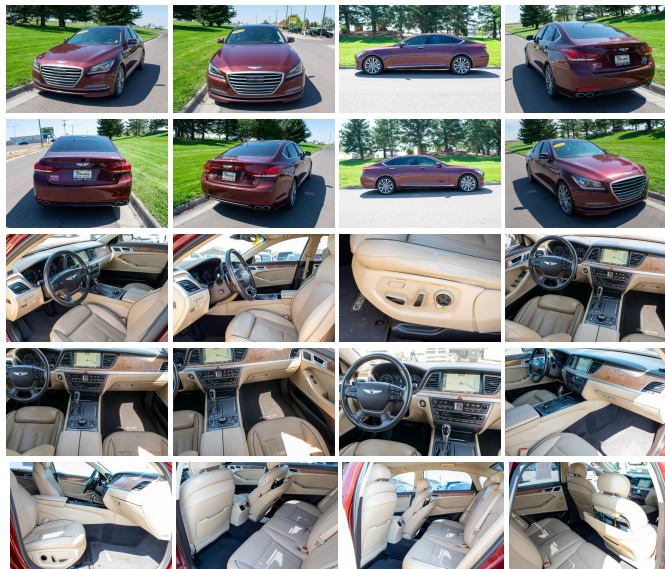

## 2015 Hyundai Genesis 5.0L

View this car on our website at [bleskinmotors.com/7138056/ebrochure](http://bleskinmotors.com/7138056/ebrochure)

Our Price **\$14,995**

### Specifications:

<b>Year:</b>	2015
<b>VIN:</b>	KMHGN4JFXFU044157
<b>Make:</b>	Hyundai
<b>Stock:</b>	22194
<b>Model/Trim:</b>	Genesis 5.0L
<b>Condition:</b>	Pre-Owned
<b>Body:</b>	Sedan
<b>Exterior:</b>	Red
<b>Engine:</b>	Engine: 5.0L GDI DOHC V8 w/Dual CVVT
<b>Interior:</b>	- Leather
<b>Mileage:</b>	122,813
<b>Drivetrain:</b>	Rear Wheel Drive
<b>Economy:</b>	City 15 / Highway 23

Step into the world of luxury and power with our stunning 2015 Hyundai Genesis 5.0L, a true masterpiece of engineering and design that promises to elevate your driving experience to new heights. With a commanding presence and a fiery red exterior, this Genesis is not just a car; it's a statement—a testament to your discerning taste and passion for the finer things in life.

As you approach this magnificent vehicle, the first thing you'll notice is its sleek, aerodynamic silhouette that cuts through the air with grace and precision. The vibrant red hue of the exterior is not just a color; it's an expression of the vitality and spirit that this car embodies. It's a beacon of confidence on the road, turning heads and captivating hearts wherever it goes.