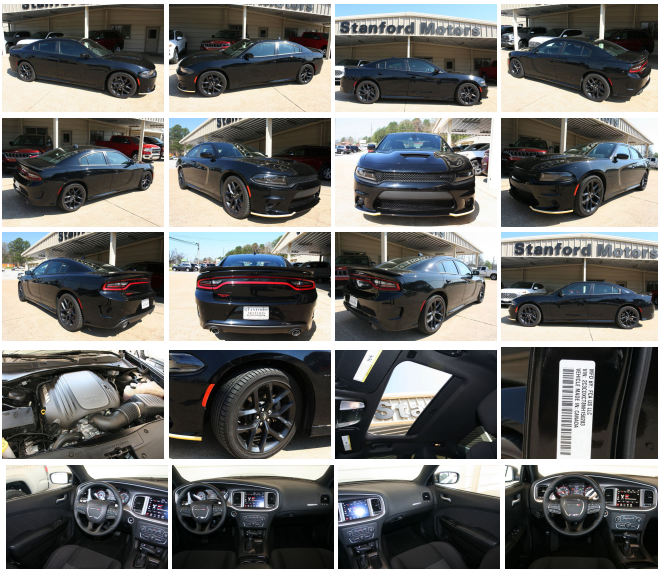

2022 Dodge Charger R/T

Greg Stanford/ Dave Reed 205-695-9142

View this car on our website at stanfordmotors.com/7137859/ebrochure

Our Price **\$35,317**

Specifications:

Year:	2022
VIN:	2C3CDXCT8NH150283
Make:	Dodge
Stock:	7363U
Model/Trim:	Charger R/T
Condition:	Pre-Owned
Body:	Sedan
Exterior:	Pitch Black Clearcoat
Engine:	ENGINE: 5.7L V8 HEMI MDS VVT
Interior:	Black Cloth
Transmission:	TRANSMISSION: 8-SPEED AUTOMATIC (8HP70)
Mileage:	17,976
Drivetrain:	Rear Wheel Drive
Economy:	City 16 / Highway 25

****Unleash the Power of American Muscle: The 2022 Dodge Charger R/T Awaits You****

Ladies and Gentlemen, feast your eyes on this pitch-black powerhouse, a marvel of modern engineering and a true icon of American muscle - the 2022 Dodge Charger R/T. With a mere 17,976 miles on the odometer, this beast is just revving up and ready to take you on a journey filled with adrenaline, power, and prestige.

Now, let's talk style. The exterior color, a deep, mysterious black, isn't

just a color choice; it's a statement. It's the embodiment of elegance, power, and an undeniable presence that turns heads wherever you go. The black cloth interior invites you in, offering a perfect combination of comfort and sportiness. It's a cabin designed not just for driving, but for experiencing every curve and straightaway with a visceral connection to the road.

So, why wait? The opportunity to own this slice of American muscle car history is knocking at your door. The 2022 Dodge Charger R/T is more than just a vehicle; it's your ticket to a lifestyle that many dream of but few dare to live. Embrace the power, embrace the style, and most importantly, embrace the feeling of being alive every time you hit the ignition.