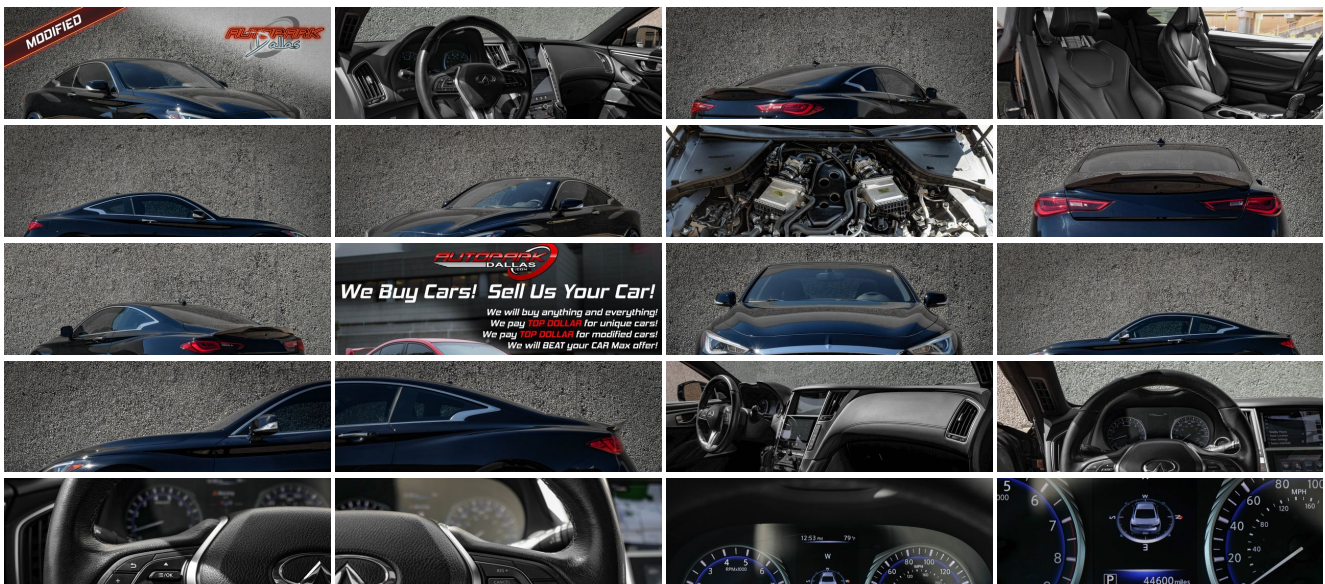

2018 INFINITI Q60 3.0t LUXE

Website Price \$34,995

View this vehicle on our website at autoparkdallas.com

(214) 945-2601

2061 S Stemmons Fwy , Lewisville, TX 75067

- Photos
- Details
- Contact

Specifications:

Year:	2018
VIN:	JN1EV7EK2JM340273
Make:	INFINITI
Model/Trim:	Q60 3.0t LUXE
Condition:	Pre-Owned
Body:	Coupe
Exterior:	Black Obsidian
Engine:	Engine: 3.0L DOHC V6 Twin Turbo
Interior:	Black
Mileage:	44,600
Drivetrain:	Rear Wheel Drive
Economy:	City 19 / Highway 28

Vehicle Description

AutoPark Dallas is thrilled to offer you this SICK Black Obsidian 2018 INFINITI Q60 3.0t Premium for sale! Tastefully modified with all the basics already complete! Powered by a Twin Turbo 3.0L V6 Engine pushing over 400HP! Delivering that unique style that just makes the car and with the RSR Lowering Spring kit giving it an aggressive look and sitting on the ESR wheels! BEAUTIFUL! If you desire a sporty coupe that also is full of Luxury Amenities or looking to snag a nice looking ride, then come check out this INFINITI Q60 parked here in our indoor 16,000 Sq Ft Showroom located in Dallas , Texas amongst our inventory of 100+ other Performance / Modified and Luxury Vehicles!