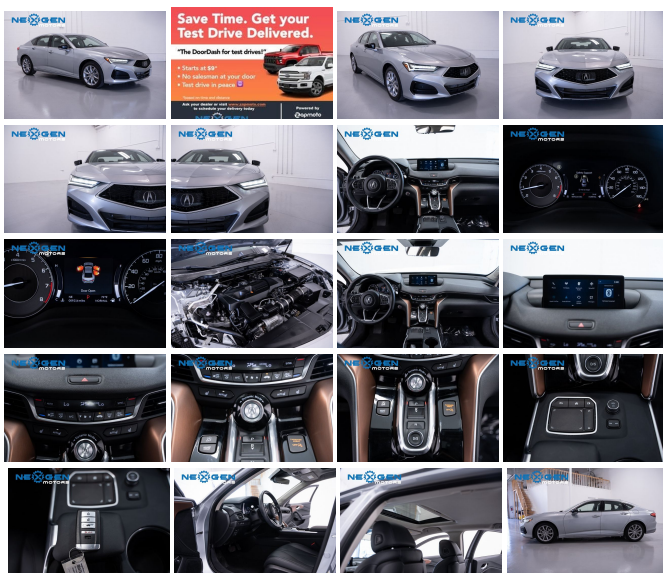

## Specifications:

<b>Year:</b>	2021
<b>VIN:</b>	19UUB5F33MA004751
<b>Make:</b>	Acura
<b>Stock:</b>	004751
<b>Model/Trim:</b>	TLX Base
<b>Condition:</b>	Pre-Owned
<b>Body:</b>	Sedan
<b>Exterior:</b>	Lunar Silver Metallic
<b>Engine:</b>	Engine: 2.0L DOHC 16-Valve VTEC 4-Cylinder Turbo
<b>Interior:</b>	Black
<b>Mileage:</b>	9,210
<b>Drivetrain:</b>	Front Wheel Drive
<b>Economy:</b>	City 22 / Highway 31

## Exterior

- Wheels: 18" x 8.0" Glitter Silver Multi-Spoke -inc: Aluminum-alloy
- Tires: 235/50R18 All-Season- Tire Mobility Kit- Clearcoat Paint
- Express Open/Close Sliding And Tilting Glass 1st Row Sunroof w/Sunshade
- Body-Colored Front Bumper- Body-Colored Rear Bumper
- Chrome Side Windows Trim and Black Front Windshield Trim
- Body-Colored Door Handles
- Body-Colored Power w/Tilt Down Heated Side Mirrors w/Convex Spotter, Manual Folding and Turn Signal Indicator
- Fixed Rear Window w/Defroster- Light Tinted Glass
- Speed Sensitive Variable Intermittent Wipers- Front Windshield -inc: Sun Visor Strip
- Galvanized Steel/Aluminum Panels- Black Grille w/Chrome Surround
- Trunk Rear Cargo Access
- Programmable Projector Beam Led Low/High Beam Daytime Running Auto High-Beam Headlamps w/Delay-Off
- Perimeter/Approach Lights- LED Brakelights- Headlights-Automatic Highbeams