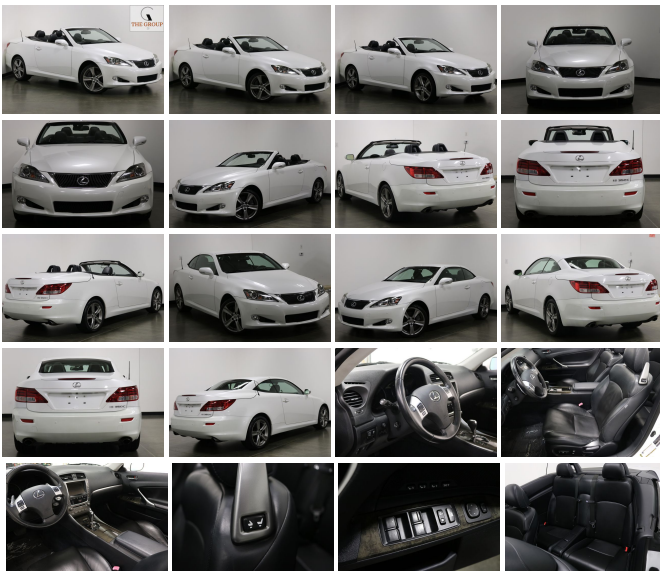

2012 Lexus IS 350C Roadster

View this car on our website at ff783918-554d-4ea7-80c6-a74d5248bc1b.autorevo-powersites.com/7136520/ebrochure

Our Best Price **\$19,950**

Specifications:

Year:	2012
VIN:	JTHFE2C25C2507987
Make:	Lexus
Model/Trim:	IS 350C Roadster
Condition:	Pre-Owned
Body:	Convertible
Exterior:	Starfire Pearl
Engine:	3.5L DOHC 24-valve V6 engine -inc: dual variable valve timing w/intelligence (VVT-i), secondary port injectors
Interior:	Black Leather
Transmission:	Automatic
Mileage:	52,298
Drivetrain:	Rear Wheel Drive
Economy:	City 19 / Highway 27

2012 LEXUS IS 350C MID SIZE
LUXURY 4 PASSENGER
RETRACTABLE HARDTOP
CONVERTIBLE.

LUXURY PKG.

STARFIRE WHITE PEARL METALLIC
EXTERIOR WITH A SUPER CLEAN
BLACK LUXURY LEATHER
INTERIOR.

3.5 LITER ENGINE FOR
OUTSTANDING PERFORMANCE
AND EXCELLENT FUEL ECONOMY.

SMOOTH AND RESPONSIVE
AUTOMATIC TRANSMISSION.

ICE COLD AIR COND.

HEATED AND VENTILATED FRONT SEATS.

ALL POWER.

POWER RETRACTABLE HARDTOP.

PREMIUM LEXUS AUDIO SYSTEM WITH MP3 PLAYER.

BLUETOOTH.

GPS NAVIGATION.

BACK UP CAMERA.

PREMIUM 18 INCH ALLY WHEELS.

ONLY 52K ORIGINAL MILES.

NON SMOKERS CAR.

VERY WELL MAINTAINED VEHICLE.

LOOKS RUNS AND DRIVES LIKE NEW.

PRICED FOR FAST SALE.

THIS HARD TO FIND IS 350 ROADSTER MODEL WILL SELL FAST.