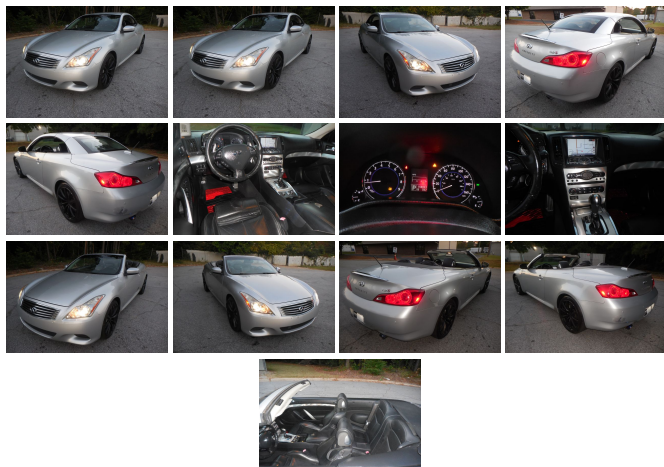

2010 INFINITI G37 Convertible Base

View this car on our website at zamsusedcars.net/7135920/ebrochure

Our Price **\$10,900**

Specifications:

Year:	2010
VIN:	JN1CV6FE5AM352041
Make:	INFINITI
Stock:	352041
Model/Trim:	G37 Convertible Base
Condition:	Pre-Owned
Body:	Convertible
Exterior:	Silver
Engine:	3.7L DOHC SMPI 24-valve V6 aluminum engine
Interior:	Black Leather
Mileage:	158,786
Drivetrain:	Rear Wheel Drive
Economy:	City 17 / Highway 25

2010 INFINITI G37 Convertible Base

Zams Used Cars - 678-344-1666 or 239-405-0070 - View this car on our website at zamsusedcars.net/7135920/ebrochure

Our Location :

2010 INFINITI G37 Convertible Base

Zams Used Cars - 678-344-1666 or 239-405-0070 - View this car on our website at zamsusedcars.net/7135920/ebrochure

Mechanical

- 3.7L DOHC SMPI 24-valve V6 aluminum engine - 4-wheel pwr vented disc brakes
- 7-speed automatic transmission w/manual shift mode, downshift rev-matching, Drive Sport (DS) mode w/Adaptive Shift Control (ASC), transmission indicator
- Battery saver- Front/rear stabilizer bars- Gas hood struts
- Illuminated push button ignition- Independent double wishbone front suspension
- Independent multi-link rear suspension- Rear wheel drive- Symmetric twin air intake
- Variable Valve Event & Lift (VVEL)- Vehicle speed-sensitive pwr rack & pinion steering