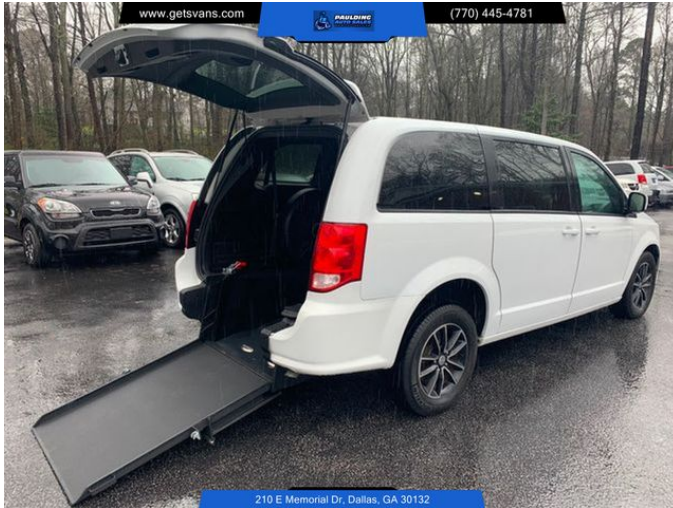

2015 Chrysler Town & Country handicap wheelchair MANY VANS CHOOSE FROM CALL US

View this car on our website at handicapvan.org/7135853/ebrochure

Our Price **\$32,900**

Specifications:

Year:	2015
VIN:	2C4RC1BG6FR600888
Make:	Chrysler
Stock:	AD
Model/Trim:	Town & Country handicap wheelchair MANY VANS CHOOSE FROM CALL US
Condition:	Pre-Owned
Body:	Minivan/Van
Exterior:	White
Engine:	ENGINE: 3.6L V6 24V VVT FLEX FUEL
Interior:	Black
Mileage:	51,345
Drivetrain:	Front Wheel Drive
Economy:	City 17 / Highway 25

GET YOUR VAN CONVERTED! HANDICAP WHEELCHAIR CONVERSIONS REAR ENTRY 3 YEAR 36000 MILE CONVERSION WARRANTY ON NEW CONVERSIONS.

SEE OUT EXTENSIVE INVENTORY ONLINE. CALL FOR A COMPLETE FACETIME WALK AROUND TODAY.

CALL OR TEXT AARON ANYTIME 706 622 1020 CELL OR 770-445-4781 EXT. 2

GREAT PRICING ON HANDICAP WHEELCHAIR CONVERSIONS.

WE CAN CONVERT YOUR DODGE CARAVAN, TOYOTA SIENNA, CHRYSLER PACIFICA, VOYAGER, RAM PRO-MASTER, FORD TRANSIT OR TRANSIT CONNECT TO BE HANDICAP WHEELCHAIR ACCESSIBLE.