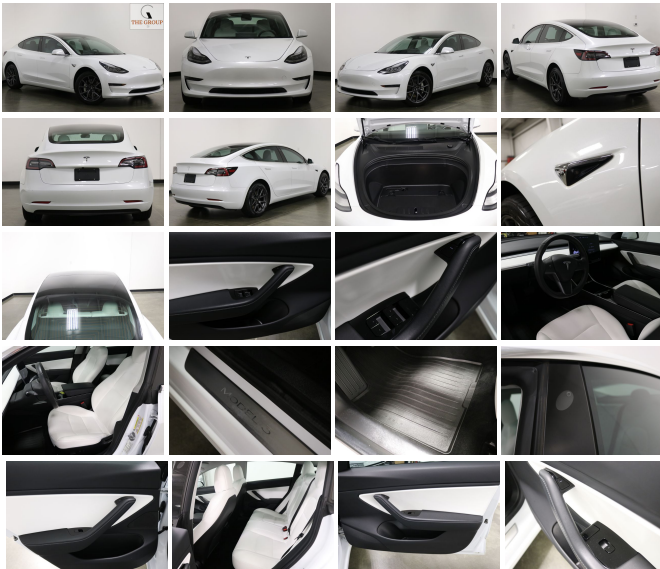

2019 Tesla Model 3 Mid Range

View this car on our website at ff783918-554d-4ea7-80c6-a74d5248bc1b.autorevo-powersites.com/7135739/ebrochure

Our Best Price **$24,950**

Specifications:

Year:	2019
VIN:	5YJ3E1EAXKF486391
Make:	Tesla
Model/Trim:	Model 3 Mid Range
Condition:	Pre-Owned
Body:	Sedan
Exterior:	Pearl White Multi-Coat
Engine:	FULL ELECTIC
Interior:	White/Black Leatherette
Transmission:	Automatic
Mileage:	27,469
Drivetrain:	Rear Wheel Drive
Economy:	City 128 / Highway 117

2019 TESLA MODEL 3 MID RANGE PLUS 4 DOOR MID SIZE FULL ELECTRIC LUXURY SEDAN. FULL SELF DRIVING COMPUTER. WHITE EXTERIOR WITH A VERY DURABLE AND COMFORTABLE WHITE LEATHERETTE INTERIOR. FULL ELECTRIC POWER PLANT NO GAS EVER. SMOOTH AND RESPONSIVE AUTOMATIC TRANSMISSION. ICE COLD FRONT AND REAR AIR COND. HEATED FRONT SEATS. ALL POWER.