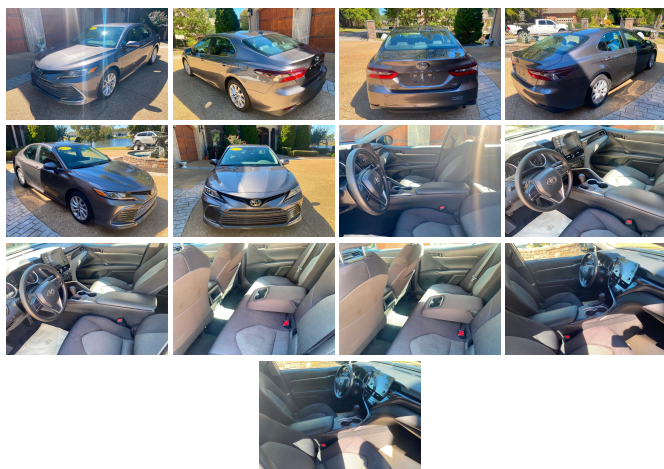

2021 Toyota Camry LE

View this car on our website at wadesautomotivepro.com/7135645/ebrochure

Our Price **\$29,599**

Specifications:

Year:	2021
VIN:	4T1C11AK2MU554795
Make:	Toyota
Stock:	U554795
Model/Trim:	Camry LE
Condition:	Pre-Owned
Body:	Sedan
Exterior:	Gray
Engine:	Engine: 2.5L I-4 DOHC 16-Valve -inc: VVT-i intake and exhaust
Interior:	Black Cloth
Mileage:	41,700
Drivetrain:	Front Wheel Drive
Economy:	City 28 / Highway 39

2021 Toyota Camry LE

Wades Automotive Pro - (870)882-1015 - View this car on our website at wadesautomotivepro.com/7135645/ebrochure

Our Location :

2021 Toyota Camry LE

Wades Automotive Pro - (870)882-1015 - View this car on our website at wadesautomotivepro.com/7135645/ebrochure

- Seats w/Cloth Back Material- Systems Monitor- Urethane Gear Shifter Material

Exterior

- Auto On/Off Projector Beam Led Low Beam Daytime Running Auto High-Beam Headlamps w/Delay-Off
- Black Grille- Body-Colored Door Handles
- Body-Colored Front Bumper w/Black Rub Strip/Fascia Accent and Metal-Look Bumper Insert
- Body-Colored Power Side Mirrors w/Manual Folding- Body-Colored Rear Bumper
- Chrome Side Windows Trim and Black Front Windshield Trim - Clearcoat Paint
- Compact Spare Tire Mounted Inside Under Cargo- Fixed Rear Window w/Defroster
- Galvanized Steel/Aluminum Panels- Headlights-Automatic Highbeams- LED Brakelights
- Light Tinted Glass- Steel Spare Wheel- Tires: 215/55R17 AS- Trunk Rear Cargo Access
- Variable Intermittent Wipers- Wheels w/Silver Accents- Wheels: 7.5J x 17" Alloy