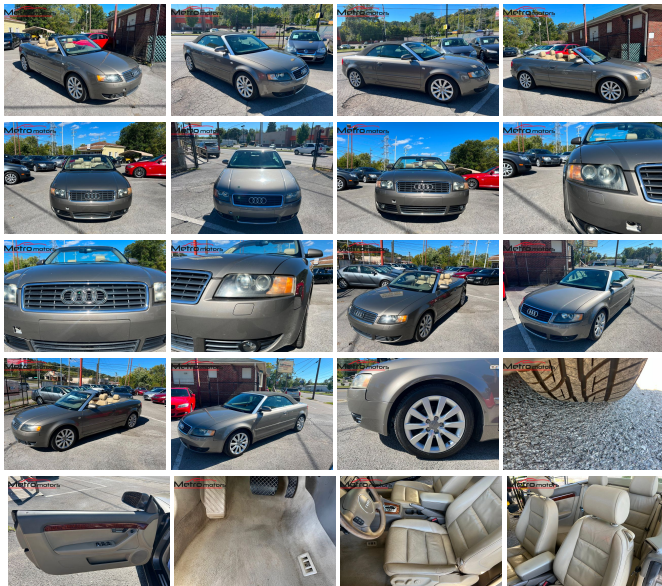

Specifications:

Year:	2006
VIN:	WAUAC48H16K007854
Make:	Audi
Stock:	18215458
Model/Trim:	A4 1.8T
Condition:	Pre-Owned
Body:	Convertible
Exterior:	Alpaka Beige Metallic
Engine:	1.8L DOHC SEFI 20-valve I4 turbo charged engine
Interior:	Beige Leather
Transmission:	Automatic
Mileage:	119,309
Drivetrain:	Front Wheel Drive
Economy:	City 23 / Highway 30

Runs great, been fully serviced the **top works sometimes** but to do the photos I had to operate it manually, over all the car is in GREAT shape.

the interior is in great condition, the exterior is in great condition except for some **FADED SPOTS** on the trunk as shown, sorry, **The AC Does Not Work**

Please make sure to read this before showing any interest in the car.