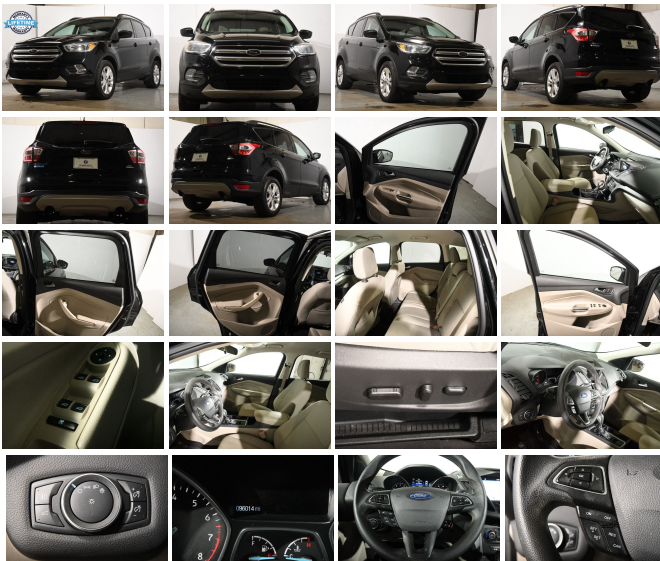

2018 Ford Escape SE. Free Lifetime Warranty

Sound Auto Wholesalers - - View this car on our website at soundautowholesalers.com/7135143/ebrochure