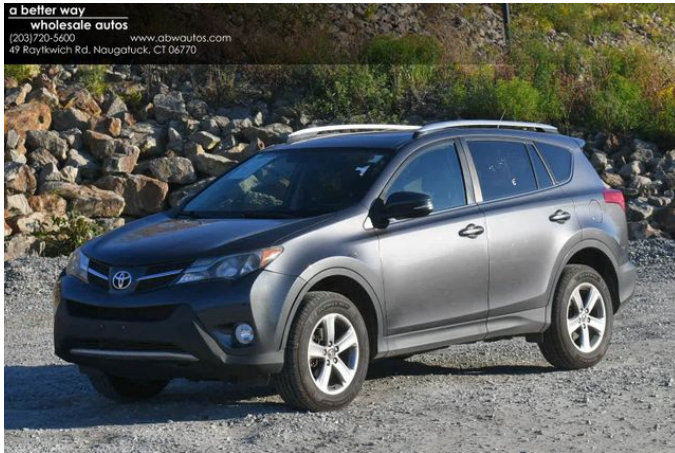

## 2015 Toyota RAV4 XLE

View this car on our website at [abwautos.com/7135084/ebrochure](http://abwautos.com/7135084/ebrochure)

Our Price **\$13,495**

### Specifications:

<b>Year:</b>	2015
<b>VIN:</b>	2T3RFREV7FW252816
<b>Make:</b>	Toyota
<b>Stock:</b>	252816A
<b>Model/Trim:</b>	RAV4 XLE
<b>Condition:</b>	Pre-Owned
<b>Body:</b>	SUV
<b>Exterior:</b>	Gray
<b>Engine:</b>	2.5L 4 Cyl
<b>Interior:</b>	Black Cloth
<b>Transmission:</b>	Automatic
<b>Mileage:</b>	122,400
<b>Drivetrain:</b>	All Wheel Drive
<b>Economy:</b>	City 22 / Highway 29

For sale at A Better Way Wholesale Autos - 2021 DealerRater Consumer Satisfaction Award winner - Connecticut's highest volume independent auto dealer! We have the area's largest selection of pre-owned vehicles at the lowest prices available, over 700 in stock to choose from! Financing for all credit tiers and extended warranties available. Please contact our sales department for more information about this vehicle or the rest of our inventory. Call 203-720-5600, view our website [www.abwautos.com](http://www.abwautos.com), or visit our showroom in Naugatuck, CT. Open 7 days a week!