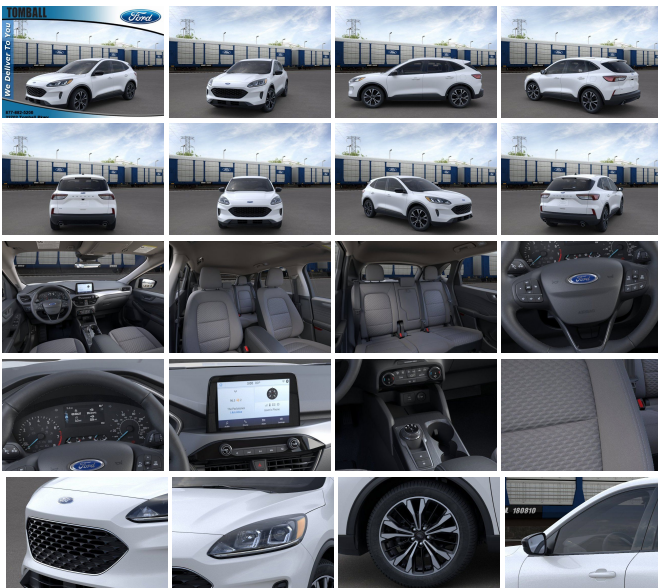

"This vehicle exudes quality! You can't go wrong with this reliable 2022 Ford Escape. Tire Specific Low Tire Pressure Warning, Side Impact Beams, Safety Canopy System Curtain 1st And 2nd Row Airbags, Rear Child Safety Locks, Personal Safety System Airbag Occupancy Sensor.*Fully-Loaded with Additional Options*SE SPORT APPEARANCE PACKAGE -inc: Wheels: 19" Machined-Face Ebony-Painted Aluminum, Tires: 19", Black Front & Rear Bumpers, Gloss Black 5-Bar Upper Grille w/Chrome Surround, Black Upper Window Molding w/Black Beltline Molding, High Gloss Black Mirror Skull Caps, CONVENIENCE PACKAGE -inc: Dual-Zone Electronic Automatic Temperature Control, 8-Way Power Driver Seat, fore/aft, up/down adjustments, power lumbar and power recline, Fold-Down Rear Center Armrest w/2 Cupholders, Power Liftgate, Halogen Projector Headlamps w/LED Signature, LED configurable daytime running lamps (DRL), SE SPORT APPEARANCE PACKAGE -inc: Wheels: 19" Machined-Face Ebony-Painted Aluminum, Tires: 19", Black Front & Rear Bumpers, Gloss Black 5-Bar Upper Grille w/Chrome Surround, Black Upper Window Molding w/Black Beltline Molding, High Gloss Black Mirror Skull Caps, MINI SPARE WHEEL -inc: mini spare tire, wheel nut wrench and jack, FRONT LICENSE PLATE BRACKET -inc: Standard in states requiring two license plates and optional to all others, EQUIPMENT GROUP 200A, ENGINE: 1.5L ECOBOOST -inc: auto start-stop technology (STD), CONVENIENCE PACKAGE -inc: Dual-Zone Electronic Automatic Temperature Control, 8-Way Power Driver Seat, fore/aft, up/down adjustments, power lumbar and power recline, Fold-Down Rear Center Armrest w/2 Cupholders, Power Liftgate, Halogen Projector Headlamps w/LED Signature, LED configurable daytime running lamps (DRL), Wheels: 17" Shadow Silver-Painted Aluminum, Valet Function.* Visit Us Today *For a must-own Ford Escape come see us at Tomball Ford, 22702 Tomball Parkway, Tomball, TX 77375. Just minutes away!"