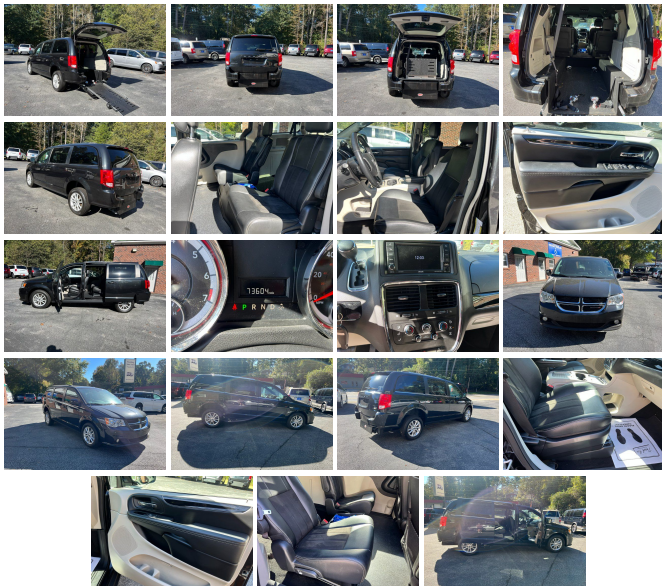

Our Price **$39,900**

Specifications:

Year: 2019
VIN: 2C4RDGCG1KR726200
Make: Dodge
Model/Trim: Grand Caravan SXT HANdicap wheelchair van passenger rear entry
Condition: Pre-Owned
Body: Minivan/Van
Exterior: Black
Engine: ENGINE: 3.6L V6 24V VVT (FFV)
Interior: Black
Mileage: 73,601
Drivetrain: Front Wheel Drive
Economy: City 17 / Highway 25

GREAT HANDICAP WHEELCHAIR VAN.. GIVE US A CALL **770 445-4781** OR WWW.GETVANS.COM

We have a variety of vans to choose from, such as: Dodge Grand Caravan, Chrysler Town & Country, Volkswagen Routan, Ford Transit, and Toyota Sienna, voyager, promaster . This handicap wheelchair van has a rear entry wheelchair conversion. The van comes equipped with one complete q-strait wheelchair restraint system. Everything needed to transport one wheelchair is included in this sale. The van has the manual, dual locking, nonskid, A.D.A compliant ramp with the shock assist system. The ramp stows and deploys with ease and can be used by most anyone. This system will pass all taxi/medical transportation regulations for commercial use. All conversions have passed all the FMVSS crash tests and are A.D.A units. The van was ASE serviced and inspected. We welcome test drives and inspections daily. Please, if you have any questions please call!

GREAT HANDICAP WHEELCHAIR VAN REAR ENTRY. GIVE US A CALL AT OR SEE US ONLINE.

OFFICE 770-445-4781

JOSH CELL 706 263 9135

AARON CELL 706 622 1020

WWW.GETVANS.COM

AMS, ATS, VMI, BRAUNABILITY, BRAUN, CONVERSION VAN, LOWERED FLOOR, RAMP, LIFT, RICON, ACCESSIBLE, HANDICAPPED, DISABLED, REAR ENTRY, SIDE ENTRY, STRECHER, ROLLX, liberty, FR, ATC, RHINO, MOBILITY, ACCESS,