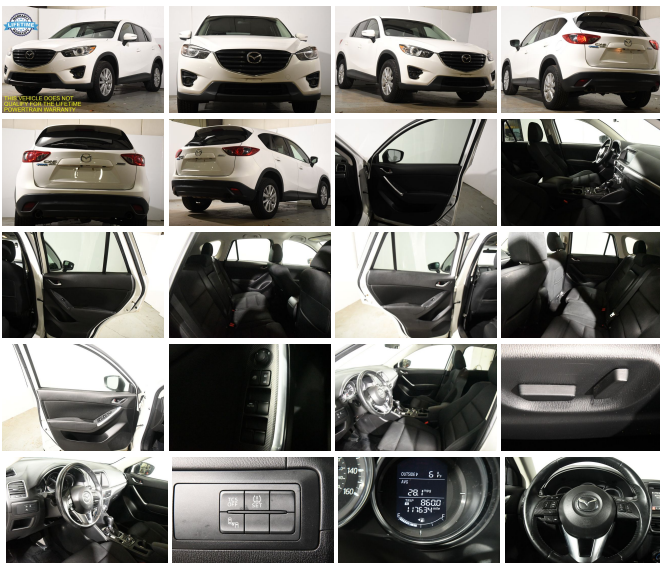

139 W Main St
 Branford, CT 06405

2016 Mazda CX-5 Touring. Free Lifetime Warranty

Eric Zuwalick

View this car on our website at soundautowholesalers.com/7134732/ebrochure

No-Haggle Price **\$12,999**

Specifications:

Year:	2016
VIN:	JM3KE4CY5G0696892
Make:	Mazda
Stock:	5081A
Model/Trim:	CX-5 Touring. Free Lifetime Warranty
Condition:	Pre-Owned
Body:	SUV
Exterior:	White
Engine:	Engine: 2.5L SKYACTIV-G DOHC 16-Valve 4-Cylinder
Interior:	Black Cloth
Mileage:	117,403
Drivetrain:	All Wheel Drive
Economy:	City 24 / Highway 30