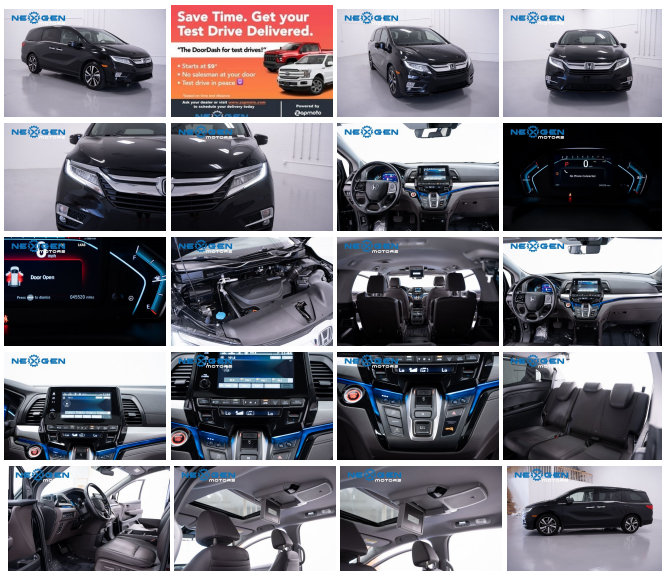

2018 Honda Odyssey Elite

View this car on our website at nexgenmotorsutah.com/7134381/ebrochure

Our Price **\$28,500**

Specifications:

Year:	2018
VIN:	5FNRL6H95JB063988
Make:	Honda
Stock:	063988
Model/Trim:	Odyssey Elite
Condition:	Pre-Owned
Body:	Minivan/Van
Exterior:	Crystal Black Pearl
Engine:	Engine: 3.5L V6 SOHC 24-Valve i-VTEC
Interior:	Black Leather
Mileage:	45,518
Drivetrain:	Front Wheel Drive
Economy:	City 19 / Highway 28

Exterior

- Wheels: 19" Machine-Finished Alloy -inc: gloss black insert - Tires: P235/55R19 101H AS
- 7.5" Wheels- Steel Spare Wheel- Compact Spare Tire Mounted Inside- Clearcoat Paint
- Express Open/Close Sliding And Tilting Glass 1st Row Sunroof w/Sunshade
- Body-Colored Rear Bumper- Body-Colored Front Bumper w/Chrome Bumper Insert
- Chrome Side Windows Trim, Black Front Windshield Trim and Chrome Rear Window Trim
- Chrome Door Handles
- Body-Colored Power w/Tilt Down Heated Side Mirrors w/Power Folding and Turn Signal Indicator
- Fixed Rear Window w/Fixed Interval Wiper and Defroster- Deep Tinted Glass
- Speed Sensitive Rain Detecting Variable Intermittent Wipers
- Galvanized Steel/Aluminum Panels- Lip Spoiler- Black Grille w/Chrome Accents
- Power Sliding Rear Doors- Power Liftgate Rear Cargo Access
- Tailgate/Rear Door Lock Included w/Power Door Locks- Perimeter/Approach Lights
- Front Fog Lamps- Headlights-Automatic Highbeams
- Auto On/Off Aero-Composite Led Low/High Beam Daytime Running Auto High-Beam Headlamps w/Delay-Off
- Laminated Glass